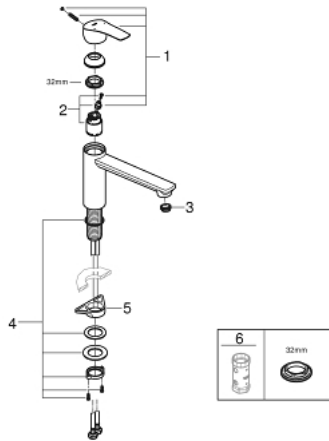

30 463 000 **EUROSMART SINGLE-LEVER SINK MIXER 1/2"**

**PRODUCT DESCRIPTION**

- Colour: chrome
- medium spout
- GROHE LongLife finish
- GROHE SilkMove 35 mm ceramic cartridge
- adjustable flow rate limiter
- swivel cast spout
- swivel area 140°
- Protected Water Ways no contact of water with lead or nickel inside the tap
- flexible connection hoses
- metal fixation set
- maximum flow rate (at 3 bar): 13 l/min
- professional edition

30 463 000 **EUROSMART SINGLE-LEVER SINK MIXER 1/2"**

**SPARE PARTS**, May 2022 – now

- 1: Lever (Spare part-nr. 48530000)
- 2: Cartridge (Spare part-nr. 46374000)
- 3: Flow straightener (Spare part-nr. 48264000)
- 4: Shank fastening assembly (Spare part-nr. 48384000)
- 5: Support plate (Spare part-nr. 05334000)
- 6: Socket Spanner (Spare part-nr. 19332000)\*