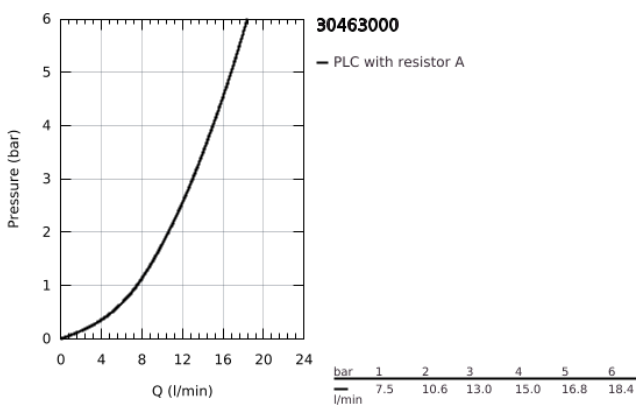

30 463 000 **EUROSMART SINGLE-LEVER SINK MIXER 1/2"**

**PRODUCT DESCRIPTION**

- Colour: chrome
- medium spout
- GROHE LongLife finish
- GROHE SilkMove 35 mm ceramic cartridge
- adjustable flow rate limiter
- swivel cast spout
- swivel area 140°
- Protected Water Ways no contact of water with lead or nickel inside the tap
- flexible connection hoses
- metal fixation set
- maximum flow rate (at 3 bar): 13 l/min
- professional edition

30 463 000 **EUROSMART SINGLE-LEVER SINK MIXER 1/2"**

**SPARE PARTS**, May 2022 – now

- 1: Lever (Spare part-nr. 48530000)
- 2: Cartridge (Spare part-nr. 46374000)
- 3: Flow straightener (Spare part-nr. 48264000)
- 4: Shank fastening assembly (Spare part-nr. 48384000)
- 5: Support plate (Spare part-nr. 05334000)
- 6: Socket Spanner (Spare part-nr. 19332000)\*