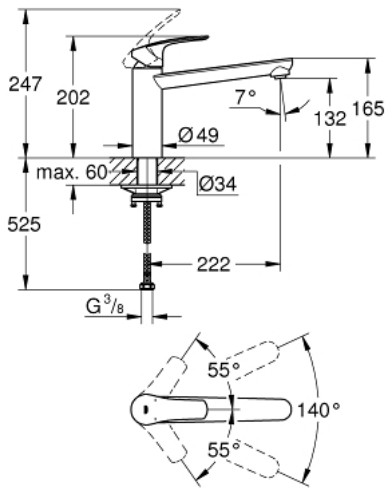

30 463 000 **EUROSMART SINGLE-LEVER SINK MIXER 1/2"**

**PRODUCT DESCRIPTION**

- Colour: chrome
- medium spout
- GROHE LongLife finish
- GROHE SilkMove 35 mm ceramic cartridge
- adjustable flow rate limiter
- swivel cast spout
- swivel area 140°
- Protected Water Ways no contact of water with lead or nickel inside the tap
- flexible connection hoses
- metal fixation set
- maximum flow rate (at 3 bar): 13 l/min
- professional edition

30 463 000 **EUROSMART SINGLE-LEVER SINK MIXER 1/2"**

**SPARE PARTS**, May 2022 – now

- 1: Lever (Spare part-nr. 48530000)
- 2: Cartridge (Spare part-nr. 46374000)
- 3: Flow straightener (Spare part-nr. 48264000)
- 4: Shank fastening assembly (Spare part-nr. 48384000)
- 5: Support plate (Spare part-nr. 05334000)
- 6: Socket Spanner (Spare part-nr. 19332000)\*