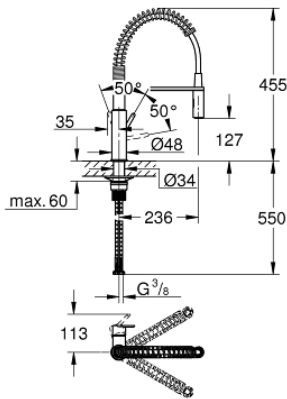

30 361 000 **GET SINGLE-LEVER SINK MIXER 1/2"**

**PRODUCT DESCRIPTION**

- Colour: chrome
- GROHE LongLife finish
- GROHE SilkMove 28 mm ceramic cartridge
- with integrated temperature limiter
- professional spray
- diverter: laminar spray/SpeedClean shower jet
- automatic return to laminar spray
- swivel spout
- swivel area 360°
- protected against backflow
- flexible connection hoses
- QuickMount included

30 361 000 **GET SINGLE-LEVER SINK MIXER 1/2"**

**SPARE PARTS**, September 2017 – now

- 1: Lever (Spare part-nr. 48414000)
- 2: Cartridge (Spare part-nr. 46963000)
- 3: Pull-Out spray (Spare part-nr. 48413000)
- 3.1: Non-return valve (Spare part-nr. 08565000)
- 3.2: Flow straightener (Spare part-nr. 48275000)
- 4: Shower hose (Spare part-nr. 46871000)
- 5: Non-return valve (Spare part-nr. 08567000)
- 6: Support plate (Spare part-nr. 05334000)
- 7: Mounting set (Spare part-nr. 48477000)