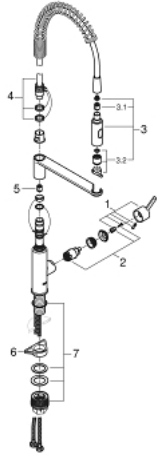

30 361 000 **GET SINGLE-LEVER SINK MIXER 1/2"**

**PRODUCT DESCRIPTION**

- Colour: chrome
- GROHE LongLife finish
- GROHE SilkMove 28 mm ceramic cartridge
- with integrated temperature limiter
- professional spray
- diverter: laminar spray/SpeedClean shower jet
- automatic return to laminar spray
- swivel spout
- swivel area 360°
- protected against backflow
- flexible connection hoses
- QuickMount included

30 361 000 **GET SINGLE-LEVER SINK MIXER 1/2"**

**SPARE PARTS**, September 2017 – now

- 1: Lever (Spare part-nr. 48414000)
- 2: Cartridge (Spare part-nr. 46963000)
- 3: Pull-Out spray (Spare part-nr. 48413000)
- 3.1: Non-return valve (Spare part-nr. 08565000)
- 3.2: Flow straightener (Spare part-nr. 48275000)
- 4: Shower hose (Spare part-nr. 46871000)
- 5: Non-return valve (Spare part-nr. 08567000)
- 6: Support plate (Spare part-nr. 05334000)
- 7: Mounting set (Spare part-nr. 48477000)