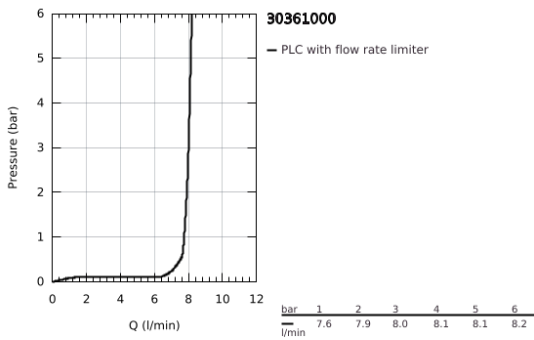

30 361 000 **GET SINGLE-LEVER SINK MIXER 1/2"**

**PRODUCT DESCRIPTION**

- Colour: chrome
- GROHE LongLife finish
- GROHE SilkMove 28 mm ceramic cartridge
- with integrated temperature limiter
- professional spray
- diverter: laminar spray/SpeedClean shower jet
- automatic return to laminar spray
- swivel spout
- swivel area 360°
- protected against backflow
- flexible connection hoses
- QuickMount included

30 361 000 **GET SINGLE-LEVER SINK MIXER 1/2"**

**SPARE PARTS**, September 2017 – now

- 1: Lever (Spare part-nr. 48414000)
- 2: Cartridge (Spare part-nr. 46963000)
- 3: Pull-Out spray (Spare part-nr. 48413000)
- 3.1: Non-return valve (Spare part-nr. 08565000)
- 3.2: Flow straightener (Spare part-nr. 48275000)
- 4: Shower hose (Spare part-nr. 46871000)
- 5: Non-return valve (Spare part-nr. 08567000)
- 6: Support plate (Spare part-nr. 05334000)
- 7: Mounting set (Spare part-nr. 48477000)