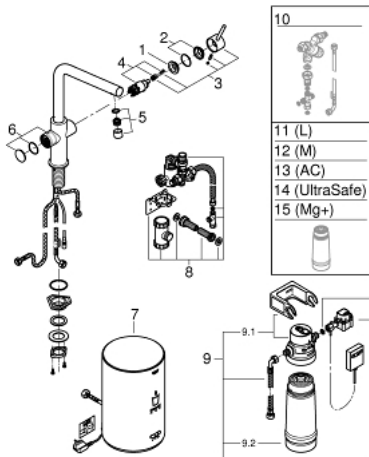

30 327 DC1 GROHE RED DUO FAUCET AND M SIZE BOILER

SPARE PARTS, September 2016 – now

- 1: Fitting ring (Spare part-nr. 07419000)
 - 2: Cap (Spare part-nr. 46581DC0)
 - 3: Lever (Spare part-nr. 46957DC0)
 - 4: Cartridge (Spare part-nr. 46580000)
 - 5: Mousseur (Spare part-nr. 13999DC0)
 - 6: Operating unit (Spare part-nr. 46997DC0)
 - 7: Boiler Size M (Spare part-nr. 40830001)
 - 8: Safety group (Spare part-nr. 48371000)
 - 9: S-size filter starter set (Spare part-nr. 40438001)
 - 9.1: Filter head (Spare part-nr. 64508001)
 - 9.2: Filter S-Size (Spare part-nr. 40404001)
 - 10: Mixing valve (Spare part-nr. 40841001)*
 - 11: Filter L-Size (Spare part-nr. 40412001)*
 - 12: Filter M-Size (Spare part-nr. 40430001)*
 - 13: Activated carbon filter (Spare part-nr. 40547001)*
 - 14: UltraSafe filter (Spare part-nr. 40575001)*
 - 15: Magnesium+ filter (Spare part-nr. 40691001)*
- * Optional accessories