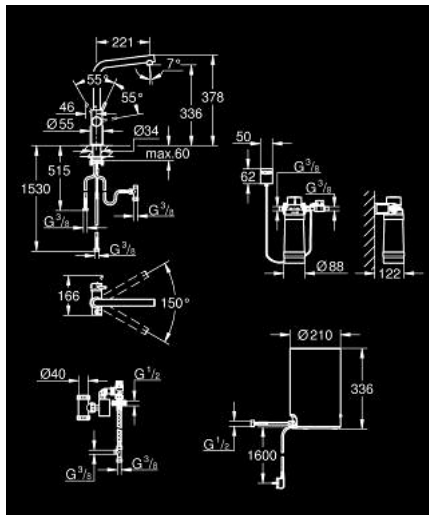

30 327 AL1 GROHE RED DUO FAUCET AND M SIZE BOILER

PRODUCT DESCRIPTION

- Colour: brushed hard graphite
- GROHE Red Duo single-lever sink mixer
- L-spout
- GROHE ChildLock push buttons for boiling water
- TÜV certified triple electronic safeguards against accidental activation of boiling water
- GROHE LongLife finish
- GROHE SilkMove 28 mm ceramic cartridge
- insulated tubular spout, swivel area 150°
- separate water ways
- flexible connection hoses
- connection for GROHE Red boiler
- GROHE Red boiler M size
- reservoir for boiling and hot water
- 3 liter 100° C boiling water
- 4 liter total capacity
- required inlet pressure: 1-7 bar
- with flexible connection hose and outlet for boiling water
- CE approved
- power supply 230 V 50 Hz
- power consumption 2100 W
- standby power consumption 15 W
- energy efficiency class A
- GROHE Blue S-Size filter starter set
- for protection of the boiler from limescale
- capacity 600 l at 20° dKH
- flow rate measuring unit

30 327 AL1 GROHE RED DUO FAUCET AND M SIZE BOILER

SPARE PARTS, March 2018 – now

- 1: Fitting ring (Spare part-nr. 07419000)
- 2: Cap (Spare part-nr. 46581AL0)
- 3: Lever (Spare part-nr. 46957AL0)
- 4: Cartridge (Spare part-nr. 46580000)
- 5: Mousseur (Spare part-nr. 13999AL0)
- 6: Operating unit (Spare part-nr. 46997AL0)
- 7: Boiler Size M (Spare part-nr. 40830001)
- 8: Safety group (Spare part-nr. 48371000)
- 9: S-size filter starter set (Spare part-nr. 40438001)
- 9.1: Filter head (Spare part-nr. 64508001)
- 9.2: Filter S-Size (Spare part-nr. 40404001)
- 10: Mixing valve (Spare part-nr. 40841001)*
- 11: Filter L-Size (Spare part-nr. 40412001)*
- 12: Filter M-Size (Spare part-nr. 40430001)*
- 13: Activated carbon filter (Spare part-nr. 40547001)*
- 14: UltraSafe filter (Spare part-nr. 40575001)*
- 15: Magnesium+ filter (Spare part-nr. 40691001)*