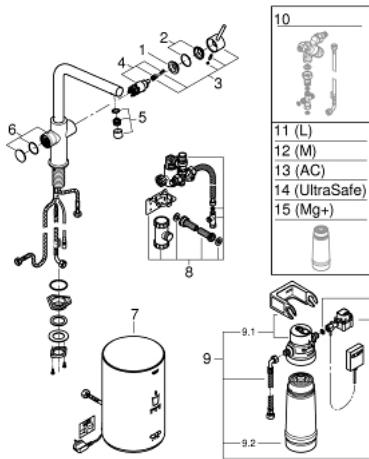

30 327 AL1 GROHE RED DUO FAUCET AND M SIZE BOILER

PRODUCT DESCRIPTION

- Colour: brushed hard graphite
- GROHE Red Duo single-lever sink mixer
- L-spout
- GROHE ChildLock push buttons for boiling water
- TÜV certified triple electronic safeguards against accidental activation of boiling water
- GROHE LongLife finish
- GROHE SilkMove 28 mm ceramic cartridge
- insulated tubular spout, swivel area 150°
- separate water ways
- flexible connection hoses
- connection for GROHE Red boiler
- GROHE Red boiler M size
- reservoir for boiling and hot water
- 3 liter 100° C boiling water
- 4 liter total capacity
- required inlet pressure: 1-7 bar
- with flexible connection hose and outlet for boiling water
- CE approved
- power supply 230 V 50 Hz
- power consumption 2100 W
- standby power consumption 15 W
- energy efficiency class A
- GROHE Blue S-Size filter starter set
- for protection of the boiler from limescale
- capacity 600 l at 20° dKH
- flow rate measuring unit

30 327 AL1 GROHE RED DUO FAUCET AND M SIZE BOILER

SPARE PARTS, March 2018 – now

- 1: Fitting ring (Spare part-nr. 07419000)
- 2: Cap (Spare part-nr. 46581AL0)
- 3: Lever (Spare part-nr. 46957AL0)
- 4: Cartridge (Spare part-nr. 46580000)
- 5: Mousseur (Spare part-nr. 13999AL0)
- 6: Operating unit (Spare part-nr. 46997AL0)
- 7: Boiler Size M (Spare part-nr. 40830001)
- 8: Safety group (Spare part-nr. 48371000)
- 9: S-size filter starter set (Spare part-nr. 40438001)
- 9.1: Filter head (Spare part-nr. 64508001)
- 9.2: Filter S-Size (Spare part-nr. 40404001)
- 10: Mixing valve (Spare part-nr. 40841001)*
- 11: Filter L-Size (Spare part-nr. 40412001)*
- 12: Filter M-Size (Spare part-nr. 40430001)*
- 13: Activated carbon filter (Spare part-nr. 40547001)*
- 14: UltraSafe filter (Spare part-nr. 40575001)*
- 15: Magnesium+ filter (Spare part-nr. 40691001)*