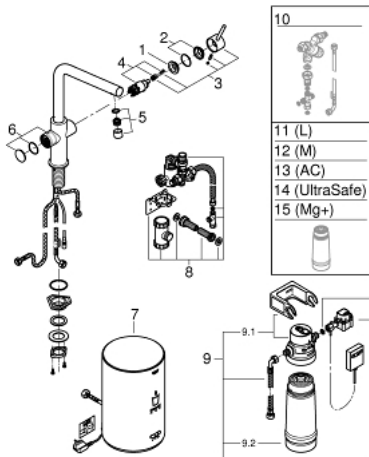

## 30 327 001 GROHE RED DUO FAUCET AND M SIZE BOILER

### SPARE PARTS, September 2016 – now

- 1: Fitting ring (Spare part-nr. 07419000)
- 2: Cap (Spare part-nr. 46581000)
- 3: Lever (Spare part-nr. 46957000)
- 4: Cartridge (Spare part-nr. 46580000)
- 5: Mousseur (Spare part-nr. 13999000)
- 6: Operating unit (Spare part-nr. 46997000)
- 7: Boiler Size M (Spare part-nr. 40830001)
- 8: Safety group (Spare part-nr. 48371000)
- 9: S-size filter starter set (Spare part-nr. 40438001)
- 9.1: Filter head (Spare part-nr. 64508001)
- 9.2: Filter S-Size (Spare part-nr. 40404001)
- 10: Mixing valve (Spare part-nr. 40841001)\*
- 11: Filter L-Size (Spare part-nr. 40412001)\*
- 12: Filter M-Size (Spare part-nr. 40430001)\*
- 13: Activated carbon filter (Spare part-nr. 40547001)\*
- 14: UltraSafe filter (Spare part-nr. 40575001)\*
- 15: Magnesium+ filter (Spare part-nr. 40691001)\*