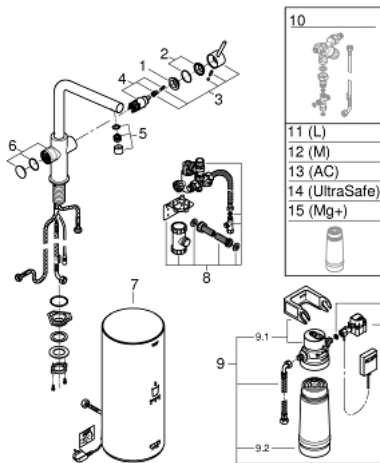

30 325 DC1 GROHE RED DUO FAUCET AND L SIZE BOILER

SPARE PARTS, September 2016 – now

- 1: Fitting ring (Spare part-nr. 07419000)
- 2: Cap (Spare part-nr. 46581DC0)
- 3: Lever (Spare part-nr. 46957DC0)
- 4: Cartridge (Spare part-nr. 46580000)
- 5: Mousseur (Spare part-nr. 13999DC0)
- 6: Operating unit (Spare part-nr. 46997DC0)
- 7: Boiler Size L (Spare part-nr. 40831001)
- 8: Safety group (Spare part-nr. 48371000)
- 9: S-size filter starter set (Spare part-nr. 40438001)
- 9.1: Filter head (Spare part-nr. 64508001)
- 9.2: Filter S-Size (Spare part-nr. 40404001)
- 10: Mixing valve (Spare part-nr. 40841001)*
- 11: Filter L-Size (Spare part-nr. 40412001)*
- 12: Filter M-Size (Spare part-nr. 40430001)*
- 13: Activated carbon filter (Spare part-nr. 40547001)*
- 14: UltraSafe filter (Spare part-nr. 40575001)*
- 15: Magnesium+ filter (Spare part-nr. 40691001)*