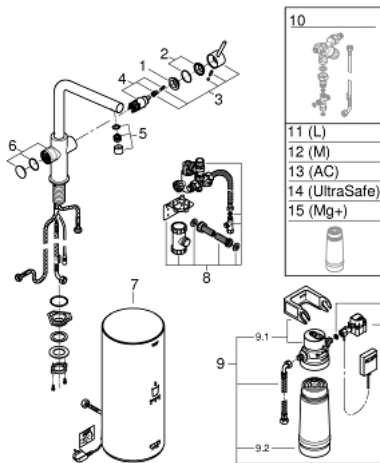

30 325 001 GROHE RED DUO FAUCET AND L SIZE BOILER

PRODUCT DESCRIPTION

- Colour: chrome
- GROHE Red Duo single-lever sink mixer
- L-spout
- GROHE ChildLock push buttons for boiling water
- TÜV certified triple electronic safeguards against accidental activation of boiling water
- GROHE LongLife finish
- GROHE SilkMove 28 mm ceramic cartridge
- insulated tubular spout, swivel area 150°
- separate water ways
- flexible connection hoses
- GROHE Red boiler L size
- 5.5 liter 100° C boiling water
- 7 liter total capacity
- required inlet pressure: 1-7 bar
- with flexible connection hose and outlet for boiling water
- CE approved
- power supply 230 V 50 Hz
- power consumption 2100 W
- standby power consumption 15 W
- energy efficiency class A
- GROHE Blue S-Size filter starter set
- for protection of the boiler from limescale
- capacity 600 l at 20° dKH
- flow rate measuring unit

30 325 001 GROHE RED DUO FAUCET AND L SIZE BOILER

SPARE PARTS, September 2016 – now

- 1: Fitting ring (Spare part-nr. 07419000)
 - 2: Cap (Spare part-nr. 46581000)
 - 3: Lever (Spare part-nr. 46957000)
 - 4: Cartridge (Spare part-nr. 46580000)
 - 5: Mousseur (Spare part-nr. 13999000)
 - 6: Operating unit (Spare part-nr. 46997000)
 - 7: Boiler Size L (Spare part-nr. 40831001)
 - 8: Safety group (Spare part-nr. 48371000)
 - 9: S-size filter starter set (Spare part-nr. 40438001)
 - 9.1: Filter head (Spare part-nr. 64508001)
 - 9.2: Filter S-Size (Spare part-nr. 40404001)
 - 10: Mixing valve (Spare part-nr. 40841001)*
 - 11: Filter L-Size (Spare part-nr. 40412001)*
 - 12: Filter M-Size (Spare part-nr. 40430001)*
 - 13: Activated carbon filter (Spare part-nr. 40547001)*
 - 14: UltraSafe filter (Spare part-nr. 40575001)*
 - 15: Magnesium+ filter (Spare part-nr. 40691001)*
- * Optional accessories