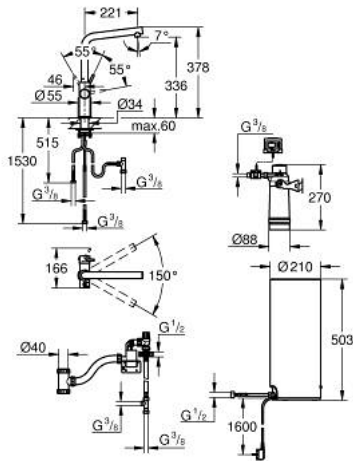

30 325 001 GROHE RED DUO FAUCET AND L SIZE BOILER

PRODUCT DESCRIPTION

- Colour: chrome
- GROHE Red Duo single-lever sink mixer
- L-spout
- GROHE ChildLock push buttons for boiling water
- TÜV certified triple electronic safeguards against accidental activation of boiling water
- GROHE LongLife finish
- GROHE SilkMove 28 mm ceramic cartridge
- insulated tubular spout, swivel area 150°
- separate water ways
- flexible connection hoses
- GROHE Red boiler L size
- 5.5 liter 100° C boiling water
- 7 liter total capacity
- required inlet pressure: 1-7 bar
- with flexible connection hose and outlet for boiling water
- CE approved
- power supply 230 V 50 Hz
- power consumption 2100 W
- standby power consumption 15 W
- energy efficiency class A
- GROHE Blue S-Size filter starter set
- for protection of the boiler from limescale
- capacity 600 l at 20° dKH
- flow rate measuring unit

30 325 001 GROHE RED DUO FAUCET AND L SIZE BOILER

SPARE PARTS, September 2016 – now

- 1: Fitting ring (Spare part-nr. 07419000)
 - 2: Cap (Spare part-nr. 46581000)
 - 3: Lever (Spare part-nr. 46957000)
 - 4: Cartridge (Spare part-nr. 46580000)
 - 5: Mousseur (Spare part-nr. 13999000)
 - 6: Operating unit (Spare part-nr. 46997000)
 - 7: Boiler Size L (Spare part-nr. 40831001)
 - 8: Safety group (Spare part-nr. 48371000)
 - 9: S-size filter starter set (Spare part-nr. 40438001)
 - 9.1: Filter head (Spare part-nr. 64508001)
 - 9.2: Filter S-Size (Spare part-nr. 40404001)
 - 10: Mixing valve (Spare part-nr. 40841001)*
 - 11: Filter L-Size (Spare part-nr. 40412001)*
 - 12: Filter M-Size (Spare part-nr. 40430001)*
 - 13: Activated carbon filter (Spare part-nr. 40547001)*
 - 14: UltraSafe filter (Spare part-nr. 40575001)*
 - 15: Magnesium+ filter (Spare part-nr. 40691001)*
- * Optional accessories