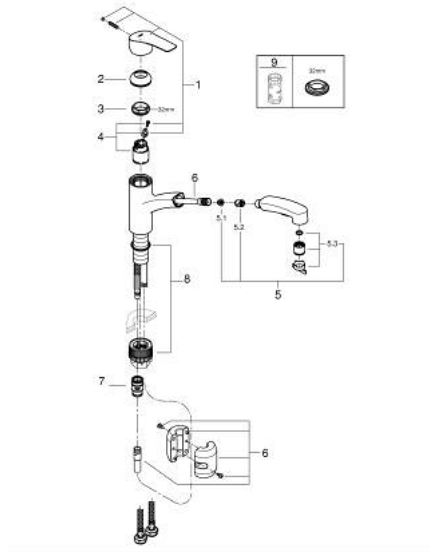

30 305 DC1 EUROSART SINGLE-LEVER SINK MIXER 1/2"

PRODUCT DESCRIPTION

- Colour: supersteel
- low spout
- GROHE LongLife finish
- GROHE SilkMove 35 mm ceramic cartridge
- Pull-Out spout for greater flexibility
- Dual Spray - switch between laminar spray and SpeedClean shower jet using diverter
- automatic return to laminar spray
- adjustable flow rate limiter
- swivel cast spout
- swivel area 90°
- Protected Water Ways no contact of water with lead or nickel inside the tap
- flexible connection hoses
- metal fixation set
- protected against backflow
- maximum flow rate (at 3 bar): 10.5 l/min
- professional edition

30 305 DC1 EUROSART SINGLE-LEVER SINK MIXER 1/2"

SPARE PARTS, September 2019 – now

- 1: Lever (Spare part-nr. 48530DC0)
 - 2: Cap (Spare part-nr. 46492DC0)
 - 3: Screw ring (Spare part-nr. 46815000)
 - 4: Cartridge (Spare part-nr. 46374000)
 - 5: Pull-Out spray (Spare part-nr. 46956DC0)
 - 5.1: Dirt strainer (Spare part-nr. 0676800M)
 - 5.2: Non-return valve (Spare part-nr. 08565000)
 - 5.3: Flow straightener (Spare part-nr. 48275000)
 - 6: Hose for sink mixer with pull-out dual spray or mousseur (Spare part-nr. 48293000)
 - 7: Quick coupling (Spare part-nr. 46338000)
 - 8: Mounting set (Spare part-nr. 48477000)
 - 9: Socket Spanner (Spare part-nr. 19332000)*
- * Optional accessories