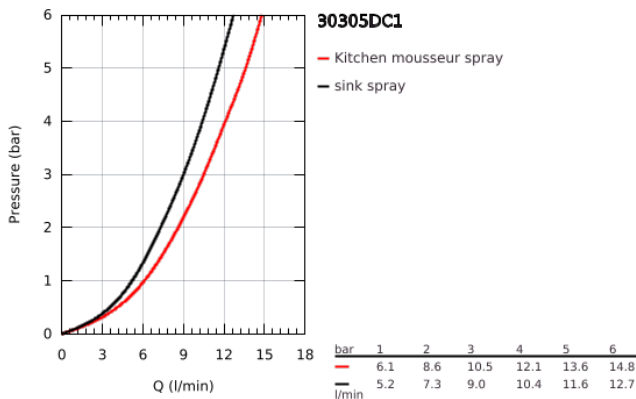

30 305 DC1 EUROSART SINGLE-LEVER SINK MIXER 1/2"

PRODUCT DESCRIPTION

- Colour: supersteel
- low spout
- GROHE LongLife finish
- GROHE SilkMove 35 mm ceramic cartridge
- Pull-Out spout for greater flexibility
- Dual Spray - switch between laminar spray and SpeedClean shower jet using diverter
- automatic return to laminar spray
- adjustable flow rate limiter
- swivel cast spout
- swivel area 90°
- Protected Water Ways no contact of water with lead or nickel inside the tap
- flexible connection hoses
- metal fixation set
- protected against backflow
- maximum flow rate (at 3 bar): 10.5 l/min
- professional edition

30 305 DC1 EUROSART SINGLE-LEVER SINK MIXER 1/2"

SPARE PARTS, September 2019 – now

- 1: Lever (Spare part-nr. 48530DC0)
 - 2: Cap (Spare part-nr. 46492DC0)
 - 3: Screw ring (Spare part-nr. 46815000)
 - 4: Cartridge (Spare part-nr. 46374000)
 - 5: Pull-Out spray (Spare part-nr. 46956DC0)
 - 5.1: Dirt strainer (Spare part-nr. 0676800M)
 - 5.2: Non-return valve (Spare part-nr. 08565000)
 - 5.3: Flow straightener (Spare part-nr. 48275000)
 - 6: Hose for sink mixer with pull-out dual spray or mousseur (Spare part-nr. 48293000)
 - 7: Quick coupling (Spare part-nr. 46338000)
 - 8: Mounting set (Spare part-nr. 48477000)
 - 9: Socket Spanner (Spare part-nr. 19332000)*
- * Optional accessories