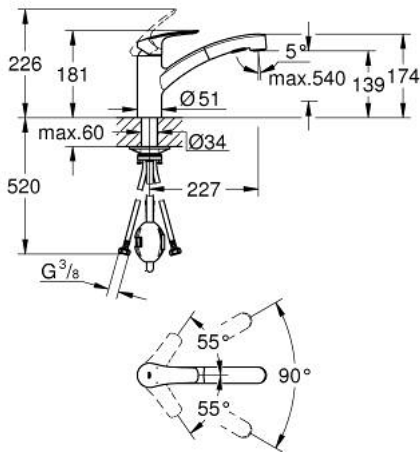

30 305 DC1 EUROSART SINGLE-LEVER SINK MIXER 1/2"

PRODUCT DESCRIPTION

- Colour: supersteel
- low spout
- GROHE LongLife finish
- GROHE SilkMove 35 mm ceramic cartridge
- Pull-Out spout for greater flexibility
- Dual Spray - switch between laminar spray and SpeedClean shower jet using diverter
- automatic return to laminar spray
- adjustable flow rate limiter
- swivel cast spout
- swivel area 90°
- Protected Water Ways no contact of water with lead or nickel inside the tap
- flexible connection hoses
- metal fixation set
- protected against backflow
- maximum flow rate (at 3 bar): 10.5 l/min
- professional edition

30 305 DC1 EUROSART SINGLE-LEVER SINK MIXER 1/2"

SPARE PARTS, September 2019 – now

- 1: Lever (Spare part-nr. 48530DC0)
 - 2: Cap (Spare part-nr. 46492DC0)
 - 3: Screw ring (Spare part-nr. 46815000)
 - 4: Cartridge (Spare part-nr. 46374000)
 - 5: Pull-Out spray (Spare part-nr. 46956DC0)
 - 5.1: Dirt strainer (Spare part-nr. 0676800M)
 - 5.2: Non-return valve (Spare part-nr. 08565000)
 - 5.3: Flow straightener (Spare part-nr. 48275000)
 - 6: Hose for sink mixer with pull-out dual spray or mousseur (Spare part-nr. 48293000)
 - 7: Quick coupling (Spare part-nr. 46338000)
 - 8: Mounting set (Spare part-nr. 48477000)
 - 9: Socket Spanner (Spare part-nr. 19332000)*
- * Optional accessories