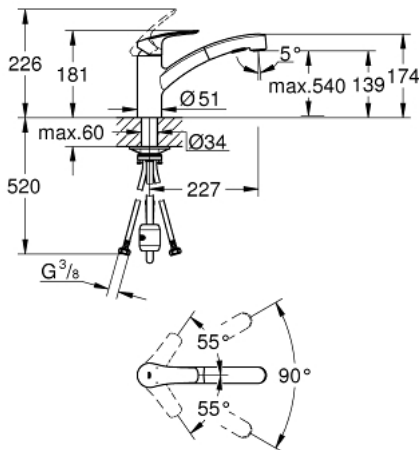

### 30 305 243 1 EUROSMART SINGLE-LEVER SINK MIXER 1/2"

#### PRODUCT DESCRIPTION

- Colour: matte black
- low spout
- GROHE SilkMove 35 mm ceramic cartridge
- Pull-Out spout for greater flexibility
- Dual Spray - switch between laminar spray and SpeedClean shower jet using diverter
- automatic return to laminar spray
- adjustable flow rate limiter
- swivel cast spout
- swivel area 90°
- Protected Water Ways no contact of water with lead or nickel inside the tap
- flexible connection hoses
- metal fixation set
- protected against backflow
- maximum flow rate (at 3 bar): 10.5 l/min
- professional edition