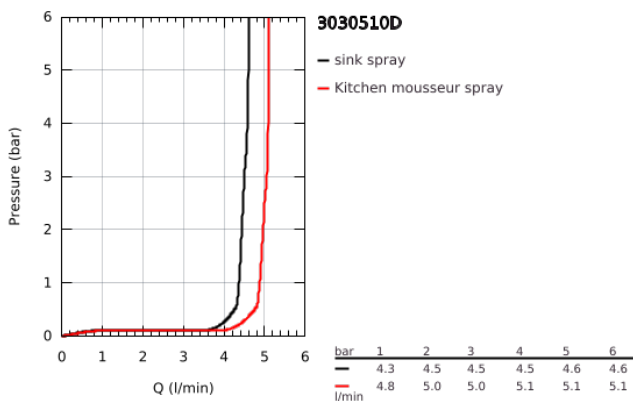

30 305 10D EUROSMART SINGLE-LEVER SINK MIXER 1/2"

PRODUCT DESCRIPTION

- Colour: chrome
- low spout
- GROHE LongLife finish
- GROHE SilkMove 35 mm ceramic cartridge
- with integrated temperature limiter
- Pull-Out spray for greater flexibility
- Dual Spray - switch between laminar spray and SpeedClean shower jet using diverter
- automatic return to laminar spray
- adjustable flow rate limiter
- swivel cast spout
- swivel area 90°
- Protected Water Ways no contact of water with lead or nickel inside the tap
- flexible connection hoses
- metal fixation set
- protected against backflow
- maximum flow rate (at 3 bar): 5 l/min
- professional edition

30 305 10D EUROSMART SINGLE-LEVER SINK MIXER 1/2"

SPARE PARTS, September 2019 – now

- 1: Lever (Spare part-nr. 48530000)
 - 2: Cap (Spare part-nr. 46492000)
 - 3: Screw ring (Spare part-nr. 46815000)
 - 4: Cartridge (Spare part-nr. 46374000)
 - 5: Pull-Out spray (Spare part-nr. 46956000)
 - 5.1: Dirt strainer (Spare part-nr. 0676800M)
 - 5.2: Non-return valve (Spare part-nr. 08565000)
 - 5.3: Flow straightener (Spare part-nr. 48275000)
 - 6: Hose for sink mixer with pull-out dual spray or mousseur (Spare part-nr. 48293000)
 - 7: Quick coupling (Spare part-nr. 64999000)
 - 8: Mounting set (Spare part-nr. 48477000)
 - 9: Socket Spanner (Spare part-nr. 19332000)*
- * Optional accessories