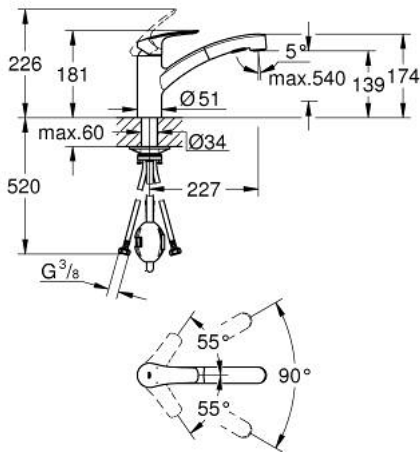

30 305 10D EUROSMART SINGLE-LEVER SINK MIXER 1/2"

PRODUCT DESCRIPTION

- Colour: chrome
- low spout
- GROHE LongLife finish
- GROHE SilkMove 35 mm ceramic cartridge
- with integrated temperature limiter
- Pull-Out spray for greater flexibility
- Dual Spray - switch between laminar spray and SpeedClean shower jet using diverter
- automatic return to laminar spray
- adjustable flow rate limiter
- swivel cast spout
- swivel area 90°
- Protected Water Ways no contact of water with lead or nickel inside the tap
- flexible connection hoses
- metal fixation set
- protected against backflow
- maximum flow rate (at 3 bar): 5 l/min
- professional edition

30 305 10D EUROSMART SINGLE-LEVER SINK MIXER 1/2"

SPARE PARTS, September 2019 – now

- 1: Lever (Spare part-nr. 48530000)
 - 2: Cap (Spare part-nr. 46492000)
 - 3: Screw ring (Spare part-nr. 46815000)
 - 4: Cartridge (Spare part-nr. 46374000)
 - 5: Pull-Out spray (Spare part-nr. 46956000)
 - 5.1: Dirt strainer (Spare part-nr. 0676800M)
 - 5.2: Non-return valve (Spare part-nr. 08565000)
 - 5.3: Flow straightener (Spare part-nr. 48275000)
 - 6: Hose for sink mixer with pull-out dual spray or mousseur (Spare part-nr. 48293000)
 - 7: Quick coupling (Spare part-nr. 64999000)
 - 8: Mounting set (Spare part-nr. 48477000)
 - 9: Socket Spanner (Spare part-nr. 19332000)*
- * Optional accessories