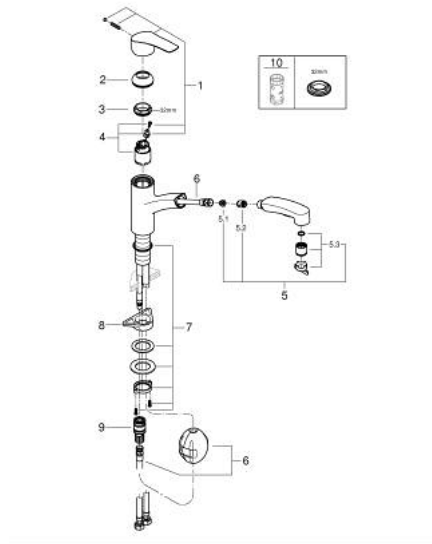

30 305 10D EUROSMART SINGLE-LEVER SINK MIXER 1/2"

PRODUCT DESCRIPTION

- Colour: chrome
- low spout
- GROHE LongLife finish
- GROHE SilkMove 35 mm ceramic cartridge
- with integrated temperature limiter
- Pull-Out spray for greater flexibility
- Dual Spray - switch between laminar spray and SpeedClean shower jet using diverter
- automatic return to laminar spray
- adjustable flow rate limiter
- swivel cast spout
- swivel area 90°
- Protected Water Ways no contact of water with lead or nickel inside the tap
- flexible connection hoses
- metal fixation set
- protected against backflow
- maximum flow rate (at 3 bar): 5 l/min
- professional edition

30 305 10D EUROSMART SINGLE-LEVER SINK MIXER 1/2"

SPARE PARTS, September 2019 – now

- 1: Lever (Spare part-nr. 48530000)
 - 2: Cap (Spare part-nr. 46492000)
 - 3: Screw ring (Spare part-nr. 46815000)
 - 4: Cartridge (Spare part-nr. 46374000)
 - 5: Pull-Out spray (Spare part-nr. 46956000)
 - 5.1: Dirt strainer (Spare part-nr. 0676800M)
 - 5.2: Non-return valve (Spare part-nr. 08565000)
 - 5.3: Flow straightener (Spare part-nr. 48275000)
 - 6: Hose for sink mixer with pull-out dual spray or mousseur (Spare part-nr. 48293000)
 - 7: Quick coupling (Spare part-nr. 64999000)
 - 8: Mounting set (Spare part-nr. 48477000)
 - 9: Socket Spanner (Spare part-nr. 19332000)*
- * Optional accessories