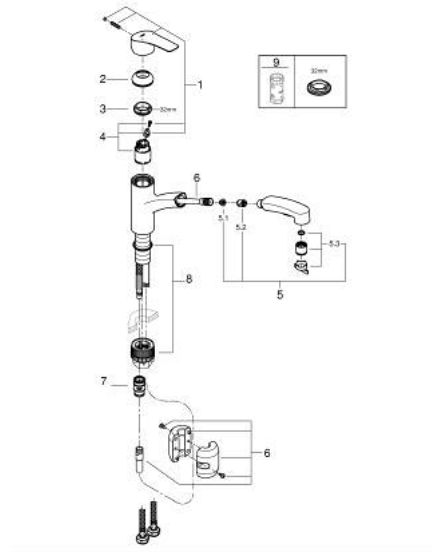

30 305 001 EUROSMART SINGLE-LEVER SINK MIXER 1/2"

PRODUCT DESCRIPTION

- Colour: chrome
- low spout
- GROHE LongLife finish
- GROHE SilkMove 35 mm ceramic cartridge
- Pull-Out spout for greater flexibility
- Dual Spray - switch between laminar spray and SpeedClean shower jet using diverter
- automatic return to laminar spray
- adjustable flow rate limiter
- swivel cast spout
- swivel area 90°
- Protected Water Ways no contact of water with lead or nickel inside the tap
- flexible connection hoses
- metal fixation set
- protected against backflow
- maximum flow rate (at 3 bar): 10.5 l/min
- professional edition

30 305 001 EUROSMART SINGLE-LEVER SINK MIXER 1/2"

SPARE PARTS, September 2019 – now

- 1: Lever (Spare part-nr. 48530000)
 - 2: Cap (Spare part-nr. 46492000)
 - 3: Screw ring (Spare part-nr. 46815000)
 - 4: Cartridge (Spare part-nr. 46374000)
 - 5: Pull-Out spray (Spare part-nr. 46956000)
 - 5.1: Dirt strainer (Spare part-nr. 0676800M)
 - 5.2: Non-return valve (Spare part-nr. 08565000)
 - 5.3: Flow straightener (Spare part-nr. 48275000)
 - 6: Hose for sink mixer with pull-out dual spray or mousseur (Spare part-nr. 48293000)
 - 7: Quick coupling (Spare part-nr. 46338000)
 - 8: Mounting set (Spare part-nr. 48477000)
 - 9: Socket Spanner (Spare part-nr. 19332000)*
- * Optional accessories