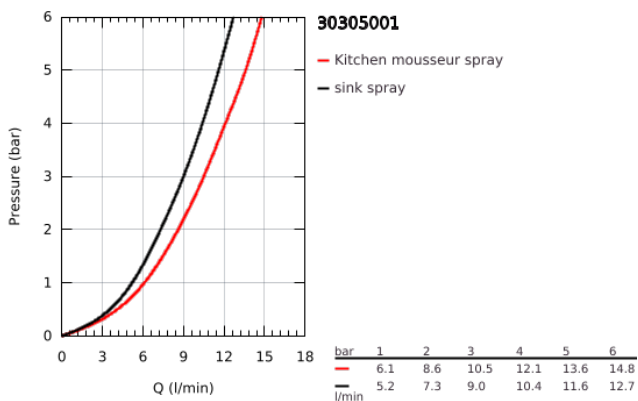

30 305 001 EUROSMART SINGLE-LEVER SINK MIXER 1/2"

PRODUCT DESCRIPTION

- Colour: chrome
- low spout
- GROHE LongLife finish
- GROHE SilkMove 35 mm ceramic cartridge
- Pull-Out spout for greater flexibility
- Dual Spray - switch between laminar spray and SpeedClean shower jet using diverter
- automatic return to laminar spray
- adjustable flow rate limiter
- swivel cast spout
- swivel area 90°
- Protected Water Ways no contact of water with lead or nickel inside the tap
- flexible connection hoses
- metal fixation set
- protected against backflow
- maximum flow rate (at 3 bar): 10.5 l/min
- professional edition

30 305 001 EUROSMART SINGLE-LEVER SINK MIXER 1/2"

SPARE PARTS, September 2019 – now

- 1: Lever (Spare part-nr. 48530000)
 - 2: Cap (Spare part-nr. 46492000)
 - 3: Screw ring (Spare part-nr. 46815000)
 - 4: Cartridge (Spare part-nr. 46374000)
 - 5: Pull-Out spray (Spare part-nr. 46956000)
 - 5.1: Dirt strainer (Spare part-nr. 0676800M)
 - 5.2: Non-return valve (Spare part-nr. 08565000)
 - 5.3: Flow straightener (Spare part-nr. 48275000)
 - 6: Hose for sink mixer with pull-out dual spray or mousseur (Spare part-nr. 48293000)
 - 7: Quick coupling (Spare part-nr. 46338000)
 - 8: Mounting set (Spare part-nr. 48477000)
 - 9: Socket Spanner (Spare part-nr. 19332000)*
- * Optional accessories