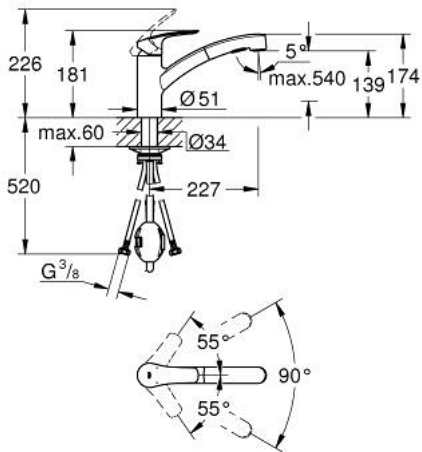

30 305 001 EUROSMART SINGLE-LEVER SINK MIXER 1/2"

PRODUCT DESCRIPTION

- Colour: chrome
- low spout
- GROHE LongLife finish
- GROHE SilkMove 35 mm ceramic cartridge
- Pull-Out spout for greater flexibility
- Dual Spray - switch between laminar spray and SpeedClean shower jet using diverter
- automatic return to laminar spray
- adjustable flow rate limiter
- swivel cast spout
- swivel area 90°
- Protected Water Ways no contact of water with lead or nickel inside the tap
- flexible connection hoses
- metal fixation set
- protected against backflow
- maximum flow rate (at 3 bar): 10.5 l/min
- professional edition

30 305 001 EUROSMART SINGLE-LEVER SINK MIXER 1/2"

SPARE PARTS, September 2019 – now

- 1: Lever (Spare part-nr. 48530000)
 - 2: Cap (Spare part-nr. 46492000)
 - 3: Screw ring (Spare part-nr. 46815000)
 - 4: Cartridge (Spare part-nr. 46374000)
 - 5: Pull-Out spray (Spare part-nr. 46956000)
 - 5.1: Dirt strainer (Spare part-nr. 0676800M)
 - 5.2: Non-return valve (Spare part-nr. 08565000)
 - 5.3: Flow straightener (Spare part-nr. 48275000)
 - 6: Hose for sink mixer with pull-out dual spray or mousseur (Spare part-nr. 48293000)
 - 7: Quick coupling (Spare part-nr. 46338000)
 - 8: Mounting set (Spare part-nr. 48477000)
 - 9: Socket Spanner (Spare part-nr. 19332000)*
- * Optional accessories