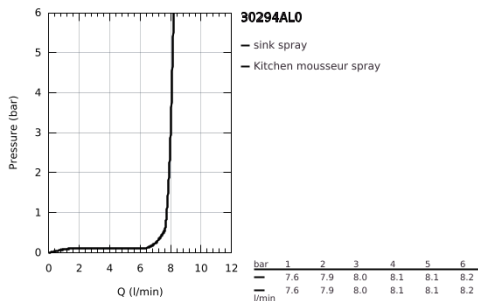

### 30 294 AL0 ESSENCE SINGLE-LEVER SINK MIXER 1/2"

**PRODUCT DESCRIPTION**

- Colour: brushed hard graphite
- GROHE LongLife finish
- GROHE SilkMove 28 mm ceramic cartridge
- flow strainer
- with integrated temperature limiter
- professional spray
- with flexible, hygienic GROHFlexx kitchen Santoprene hose
- diverter: laminar spray/SpeedClean shower jet
- automatic return to laminar spray
- metal spray
- MagneticDocking guarantees easy retraction and smooth docking of the spray head back to the starting position
- swivel spout
- swivel area 360°
- protected against backflow
- flexible connection hoses
- metal fixation set
- maximum flow rate (at 3 bar): 8 l/min

## 30 294 AL0 ESSENCE SINGLE-LEVER SINK MIXER 1/2"