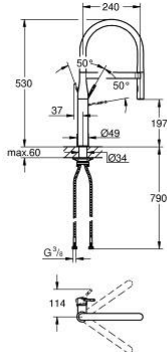

### 30 294 AL0 ESSENCE SINGLE-LEVER SINK MIXER 1/2"

**PRODUCT DESCRIPTION**

- Colour: brushed hard graphite
- GROHE LongLife finish
- GROHE SilkMove 28 mm ceramic cartridge
- flow strainer
- with integrated temperature limiter
- professional spray
- with flexible, hygienic GROHFlexx kitchen Santoprene hose
- diverter: laminar spray/SpeedClean shower jet
- automatic return to laminar spray
- metal spray
- MagneticDocking guarantees easy retraction and smooth docking of the spray head back to the starting position
- swivel spout
- swivel area 360°
- protected against backflow
- flexible connection hoses
- metal fixation set
- maximum flow rate (at 3 bar): 8 l/min

## 30 294 AL0 ESSENCE SINGLE-LEVER SINK MIXER 1/2"

### SPARE PARTS, March 2018 – May 2022

- 1: Lever (Spare part-nr. 46927AL0)
- 2: Cartridge (Spare part-nr. 46963000)
- 3: Pull-Out spray (Spare part-nr. 46965AL0)
- 3.1: Flow straightener (Spare part-nr. 48347000)
- 4: Shower hose (Spare part-nr. 46964KK0)
- 5: Non-return valve (Spare part-nr. 08565000)
- 6: Dirt strainer (Spare part-nr. 0676800M)
- 7: Support plate (Spare part-nr. 05334000)
- 8: Shank fastening assembly (Spare part-nr. 48384000)