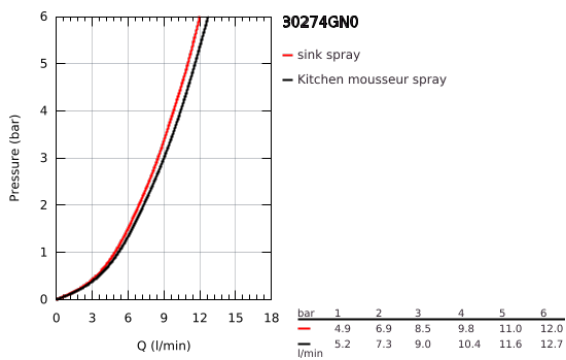

### 30 274 GN0 MINTA SINGLE-LEVER SINK MIXER 1/2"

#### PRODUCT DESCRIPTION

- Colour: brushed cool sunrise
- L-spout
- GROHE LongLife finish
- GROHE SilkMove 46 mm ceramic cartridge
- Pull-Out spout for greater flexibility
- flow strainer
- Dual Spray - switch between laminar spray and SpeedClean shower jet using diverter
- automatic return to laminar spray
- material: metal
- adjustable flow rate limiter
- swivel tubular spout, swivel area 360°
- integrated non-return valve
- protected against backflow
- flexible connection hoses
- rapid installation system
- maximum flow rate (at 3 bar): 9 l/min