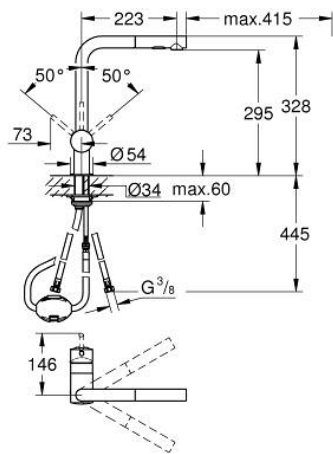

### 30 274 GN0 MINTA SINGLE-LEVER SINK MIXER 1/2"

#### PRODUCT DESCRIPTION

- Colour: brushed cool sunrise
- L-spout
- GROHE LongLife finish
- GROHE SilkMove 46 mm ceramic cartridge
- Pull-Out spout for greater flexibility
- flow strainer
- Dual Spray - switch between laminar spray and SpeedClean shower jet using diverter
- automatic return to laminar spray
- material: metal
- adjustable flow rate limiter
- swivel tubular spout, swivel area 360°
- integrated non-return valve
- protected against backflow
- flexible connection hoses
- rapid installation system
- maximum flow rate (at 3 bar): 9 l/min

## 30 274 GN0 MINTA SINGLE-LEVER SINK MIXER 1/2"

### SPARE PARTS, June 2024 – now

- 1: lever (Spare part-nr. 46015GN0)
- 2: cap (Spare part-nr. 46025GN0)
- 3: Cartridge (Spare part-nr. 46048000)
- 4: Pull-Out spray (Spare part-nr. 46926GN0)
- 4.1: Dirt strainer (Spare part-nr. 0676800M)
- 4.2: Non-return valve (Spare part-nr. 08565000)
- 4.3: Flow straightener (Spare part-nr. 48275000)
- 5: Shank mounting kit (Spare part-nr. 46345000)
- 6: Hose for sink mixer with pull-out dual spray or mousseur (Spare part-nr. 48293000)
- 7: Temperature limiter (Spare part-nr. 46375000)\*