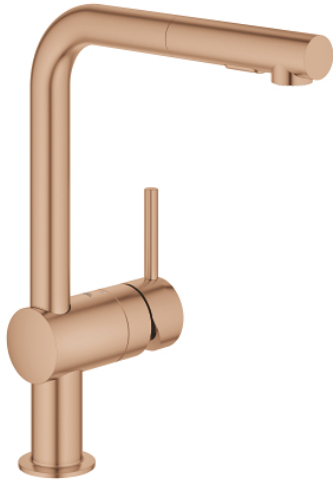

30 274 DL0 MINTA SINGLE-LEVER SINK MIXER 1/2"

PRODUCT DESCRIPTION

- Colour: brushed warm sunset
- L-spout
- GROHE LongLife finish
- GROHE SilkMove 46 mm ceramic cartridge
- Pull-Out spout for greater flexibility
- flow strainer
- Dual Spray - switch between laminar spray and SpeedClean shower jet using diverter
- automatic return to laminar spray
- material: metal
- adjustable flow rate limiter
- swivel tubular spout, swivel area 360°
- integrated non-return valve
- protected against backflow
- flexible connection hoses
- rapid installation system
- maximum flow rate (at 3 bar): 9 l/min