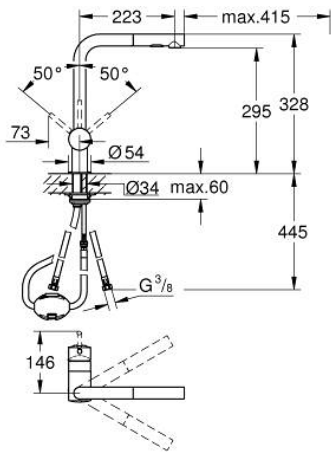

30 274 DC0 MINTA SINGLE-LEVER SINK MIXER 1/2"

PRODUCT DESCRIPTION

- Colour: supersteel
- L-spout
- GROHE LongLife finish
- GROHE SilkMove 46 mm ceramic cartridge
- Pull-Out spout for greater flexibility
- flow strainer
- Dual Spray - switch between laminar spray and SpeedClean shower jet using diverter
- automatic return to laminar spray
- material: metal
- adjustable flow rate limiter
- swivel tubular spout, swivel area 360°
- integrated non-return valve
- protected against backflow
- flexible connection hoses
- rapid installation system
- maximum flow rate (at 3 bar): 9 l/min

30 274 DC0 MINTA SINGLE-LEVER SINK MIXER 1/2"

SPARE PARTS, June 2024 – now

- 1: Lever (Spare part-nr. 46015DC0)
 - 2: Cap (Spare part-nr. 46025DC0)
 - 3: Cartridge (Spare part-nr. 46048000)
 - 4: Pull-Out spray (Spare part-nr. 46926DC0)
 - 4.1: Dirt strainer (Spare part-nr. 0676800M)
 - 4.2: Non-return valve (Spare part-nr. 08565000)
 - 4.3: Flow straightener (Spare part-nr. 48275000)
 - 5: Shank mounting kit (Spare part-nr. 46345000)
 - 6: Hose for sink mixer with pull-out dual spray or mousseur (Spare part-nr. 48293000)
 - 7: Temperature limiter (Spare part-nr. 46375000)*
- * Optional accessories