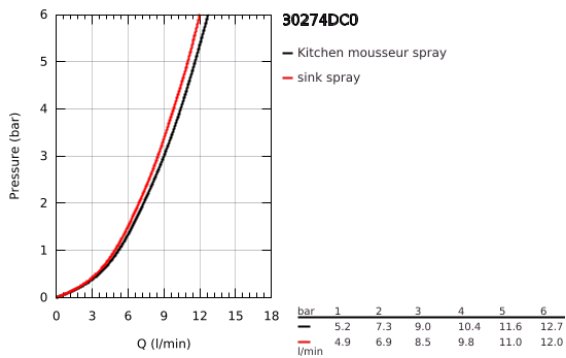

30 274 DC0 MINTA SINGLE-LEVER SINK MIXER 1/2"

PRODUCT DESCRIPTION

- Colour: supersteel
- L-spout
- GROHE LongLife finish
- GROHE SilkMove 46 mm ceramic cartridge
- Pull-Out spout for greater flexibility
- flow strainer
- Dual Spray - switch between laminar spray and SpeedClean shower jet using diverter
- automatic return to laminar spray
- material: metal
- adjustable flow rate limiter
- swivel tubular spout, swivel area 360°
- integrated non-return valve
- protected against backflow
- flexible connection hoses
- rapid installation system
- maximum flow rate (at 3 bar): 9 l/min

30 274 DC0 MINTA SINGLE-LEVER SINK MIXER 1/2"

SPARE PARTS, June 2024 – now

- 1: Lever (Spare part-nr. 46015DC0)
 - 2: Cap (Spare part-nr. 46025DC0)
 - 3: Cartridge (Spare part-nr. 46048000)
 - 4: Pull-Out spray (Spare part-nr. 46926DC0)
 - 4.1: Dirt strainer (Spare part-nr. 0676800M)
 - 4.2: Non-return valve (Spare part-nr. 08565000)
 - 4.3: Flow straightener (Spare part-nr. 48275000)
 - 5: Shank mounting kit (Spare part-nr. 46345000)
 - 6: Hose for sink mixer with pull-out dual spray or mousseur (Spare part-nr. 48293000)
 - 7: Temperature limiter (Spare part-nr. 46375000)*
- * Optional accessories