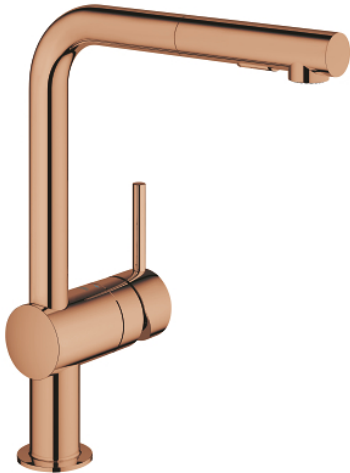

30 274 DA0 MINTA SINGLE-LEVER SINK MIXER 1/2"

PRODUCT DESCRIPTION

- Colour: warm sunset
- L-spout
- GROHE LongLife finish
- GROHE SilkMove 46 mm ceramic cartridge
- Pull-Out spout for greater flexibility
- flow strainer
- Dual Spray - switch between laminar spray and SpeedClean shower jet using diverter
- automatic return to laminar spray
- material: metal
- adjustable flow rate limiter
- swivel tubular spout, swivel area 360°
- integrated non-return valve
- protected against backflow
- flexible connection hoses
- rapid installation system
- maximum flow rate (at 3 bar): 9 l/min