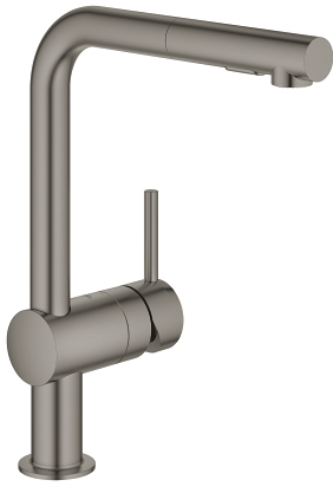

### 30 274 AL0 MINTA SINGLE-LEVER SINK MIXER 1/2"

**PRODUCT DESCRIPTION**

- Colour: brushed hard graphite
- L-spout
- GROHE LongLife finish
- GROHE SilkMove 46 mm ceramic cartridge
- Pull-Out spout for greater flexibility
- flow strainer
- Dual Spray - switch between laminar spray and SpeedClean shower jet using diverter
- automatic return to laminar spray
- material: metal
- adjustable flow rate limiter
- swivel tubular spout, swivel area 360°
- integrated non-return valve
- protected against backflow
- flexible connection hoses
- rapid installation system
- maximum flow rate (at 3 bar): 9 l/min

## 30 274 AL0 MINTA SINGLE-LEVER SINK MIXER 1/2"

### SPARE PARTS, June 2024 – now

- 1: Lever (Spare part-nr. 46015AL0)
- 2: Cap (Spare part-nr. 46025AL0)
- 3: Cartridge (Spare part-nr. 46048000)
- 4: Pull-Out spray (Spare part-nr. 46926AL0)
- 4.1: Dirt strainer (Spare part-nr. 0676800M)
- 4.2: Non-return valve (Spare part-nr. 08565000)
- 4.3: Flow straightener (Spare part-nr. 48275000)
- 5: Shank mounting kit (Spare part-nr. 46345000)
- 6: Hose for sink mixer with pull-out dual spray or mousseur (Spare part-nr. 48293000)
- 7: Temperature limiter (Spare part-nr. 46375000)\*