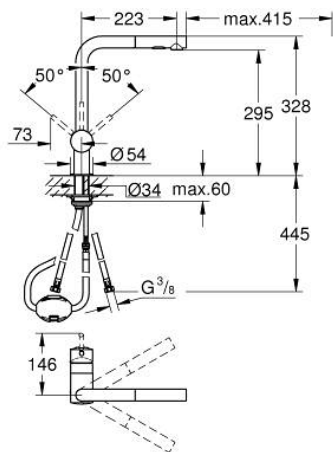

### 30 274 AL0 MINTA SINGLE-LEVER SINK MIXER 1/2"

**PRODUCT DESCRIPTION**

- Colour: brushed hard graphite
- L-spout
- GROHE LongLife finish
- GROHE SilkMove 46 mm ceramic cartridge
- Pull-Out spout for greater flexibility
- flow strainer
- Dual Spray - switch between laminar spray and SpeedClean shower jet using diverter
- automatic return to laminar spray
- material: metal
- adjustable flow rate limiter
- swivel tubular spout, swivel area 360°
- integrated non-return valve
- protected against backflow
- flexible connection hoses
- rapid installation system
- maximum flow rate (at 3 bar): 9 l/min

## 30 274 AL0 MINTA SINGLE-LEVER SINK MIXER 1/2"

### SPARE PARTS, June 2024 – now

- 1: Lever (Spare part-nr. 46015AL0)
- 2: Cap (Spare part-nr. 46025AL0)
- 3: Cartridge (Spare part-nr. 46048000)
- 4: Pull-Out spray (Spare part-nr. 46926AL0)
- 4.1: Dirt strainer (Spare part-nr. 0676800M)
- 4.2: Non-return valve (Spare part-nr. 08565000)
- 4.3: Flow straightener (Spare part-nr. 48275000)
- 5: Shank mounting kit (Spare part-nr. 46345000)
- 6: Hose for sink mixer with pull-out dual spray or mousseur (Spare part-nr. 48293000)
- 7: Temperature limiter (Spare part-nr. 46375000)\*