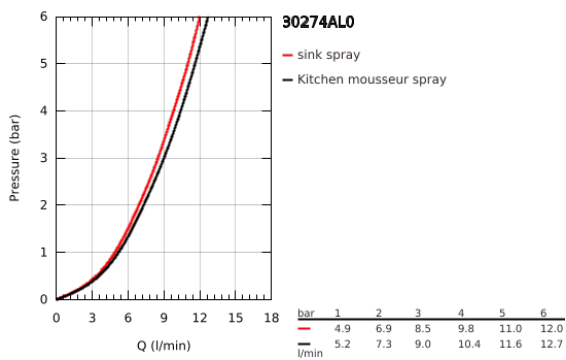

### 30 274 AL0 MINTA SINGLE-LEVER SINK MIXER 1/2"

**PRODUCT DESCRIPTION**

- Colour: brushed hard graphite
- L-spout
- GROHE LongLife finish
- GROHE SilkMove 46 mm ceramic cartridge
- Pull-Out spout for greater flexibility
- flow strainer
- Dual Spray - switch between laminar spray and SpeedClean shower jet using diverter
- automatic return to laminar spray
- material: metal
- adjustable flow rate limiter
- swivel tubular spout, swivel area 360°
- integrated non-return valve
- protected against backflow
- flexible connection hoses
- rapid installation system
- maximum flow rate (at 3 bar): 9 l/min

## 30 274 AL0 MINTA SINGLE-LEVER SINK MIXER 1/2"