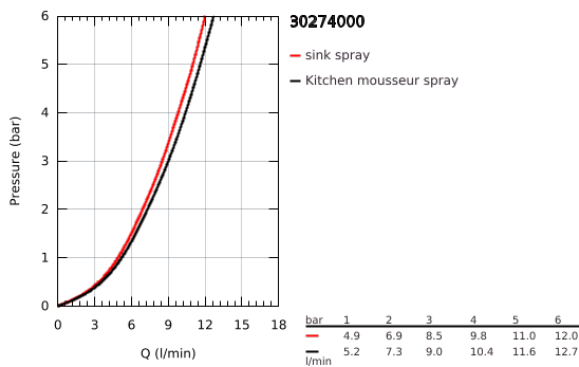

### 30 274 000 MINTA SINGLE-LEVER SINK MIXER 1/2"

#### PRODUCT DESCRIPTION

- Colour: chrome
- L-spout
- GROHE LongLife finish
- GROHE SilkMove 46 mm ceramic cartridge
- Pull-Out spout for greater flexibility
- Dual Spray - switch between laminar spray and SpeedClean shower jet using diverter
- automatic return to laminar spray
- material: metal
- adjustable flow rate limiter
- swivel tubular spout, swivel area 360°
- protected against backflow
- flexible connection hoses
- rapid installation system
- maximum flow rate (at 3 bar): 9 l/min