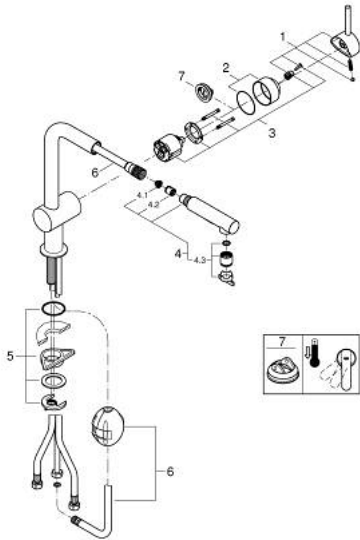

### 30 274 000 MINTA SINGLE-LEVER SINK MIXER 1/2"

#### PRODUCT DESCRIPTION

- Colour: chrome
- L-spout
- GROHE LongLife finish
- GROHE SilkMove 46 mm ceramic cartridge
- Pull-Out spout for greater flexibility
- Dual Spray - switch between laminar spray and SpeedClean shower jet using diverter
- automatic return to laminar spray
- material: metal
- adjustable flow rate limiter
- swivel tubular spout, swivel area 360°
- protected against backflow
- flexible connection hoses
- rapid installation system
- maximum flow rate (at 3 bar): 9 l/min

## 30 274 000 MINTA SINGLE-LEVER SINK MIXER 1/2"

### SPARE PARTS, June 2024 – now

- 1: Lever (Spare part-nr. 46015000)
- 2: Cap (Spare part-nr. 46025000)
- 3: Cartridge (Spare part-nr. 46048000)
- 4: Pull-Out spray (Spare part-nr. 46926000)
- 4.1: Dirt strainer (Spare part-nr. 0676800M)
- 4.2: Non-return valve (Spare part-nr. 08565000)
- 4.3: Flow straightener (Spare part-nr. 48275000)
- 5: Shank mounting kit (Spare part-nr. 46345000)
- 6: Hose for sink mixer with pull-out dual spray or mousseur (Spare part-nr. 48293000)
- 7: Temperature limiter (Spare part-nr. 46375000)\*