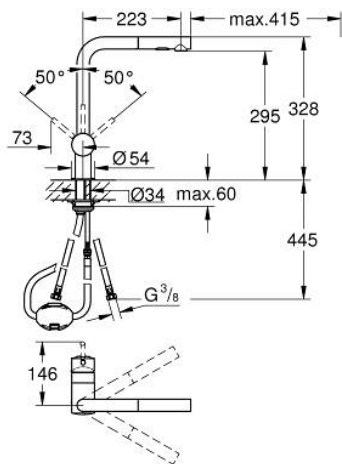

### 30 274 000 MINTA SINGLE-LEVER SINK MIXER 1/2"

#### PRODUCT DESCRIPTION

- Colour: chrome
- L-spout
- GROHE LongLife finish
- GROHE SilkMove 46 mm ceramic cartridge
- Pull-Out spout for greater flexibility
- Dual Spray - switch between laminar spray and SpeedClean shower jet using diverter
- automatic return to laminar spray
- material: metal
- adjustable flow rate limiter
- swivel tubular spout, swivel area 360°
- protected against backflow
- flexible connection hoses
- rapid installation system
- maximum flow rate (at 3 bar): 9 l/min

## 30 274 000 MINTA SINGLE-LEVER SINK MIXER 1/2"

### SPARE PARTS, June 2024 – now

- 1: Lever (Spare part-nr. 46015000)
- 2: Cap (Spare part-nr. 46025000)
- 3: Cartridge (Spare part-nr. 46048000)
- 4: Pull-Out spray (Spare part-nr. 46926000)
- 4.1: Dirt strainer (Spare part-nr. 0676800M)
- 4.2: Non-return valve (Spare part-nr. 08565000)
- 4.3: Flow straightener (Spare part-nr. 48275000)
- 5: Shank mounting kit (Spare part-nr. 46345000)
- 6: Hose for sink mixer with pull-out dual spray or mousseur (Spare part-nr. 48293000)
- 7: Temperature limiter (Spare part-nr. 46375000)\*