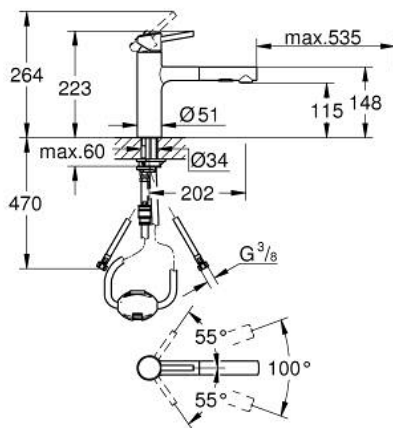

### 30 273 DC1 **CONCETTO SINGLE-LEVER SINK MIXER 1/2"**

#### PRODUCT DESCRIPTION

- Colour: supersteel
- medium spout
- GROHE LongLife finish
- GROHE SilkMove 35 mm ceramic cartridge
- Pull-Out spout for greater flexibility
- flow strainer
- Dual Spray - switch between laminar spray and SpeedClean shower jet using diverter
- automatic return to laminar spray
- material: metal
- adjustable flow rate limiter
- swivel cast spout
- swivel area 100°
- integrated non-return valve
- protected against backflow
- flexible connection hoses
- rapid installation system
- maximum flow rate (at 3 bar): 7.5 l/min

## 30 273 DC1 **CONCETTO SINGLE-LEVER SINK MIXER 1/2"**

### **SPARE PARTS**, November 2015 – September 2023

- 1: Lever (Spare part-nr. 46822DC0)
  - 2: Cap (Spare part-nr. 46492DC0)
  - 3: Screw ring (Spare part-nr. 46815000)
  - 4: Cartridge (Spare part-nr. 46374000)
  - 5: Pull-Out spray (Spare part-nr. 46926DC0)
  - 5.1: Dirt strainer (Spare part-nr. 0676800M)
  - 5.2: Non-return valve (Spare part-nr. 08565000)
  - 5.3: Flow straightener (Spare part-nr. 48275000)
  - 6: Hose for sink mixer with pull-out dual spray or mousseur (Spare part-nr. 48293000)
  - 7: Seal kit (Spare part-nr. 46760000)
  - 8: Shank mounting kit (Spare part-nr. 46346000)
  - 9: Quick coupling (Spare part-nr. 46338000)
  - 10: Socket Spanner (Spare part-nr. 19332000)\*
- \* Optional accessories