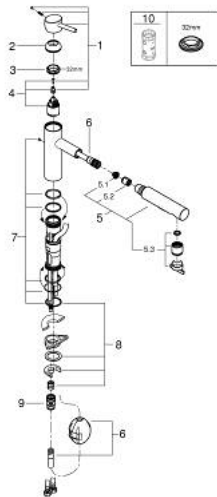

### 30 273 DC1 **CONCETTO SINGLE-LEVER SINK MIXER 1/2"**

#### PRODUCT DESCRIPTION

- Colour: supersteel
- medium spout
- GROHE LongLife finish
- GROHE SilkMove 35 mm ceramic cartridge
- Pull-Out spout for greater flexibility
- flow strainer
- Dual Spray - switch between laminar spray and SpeedClean shower jet using diverter
- automatic return to laminar spray
- material: metal
- adjustable flow rate limiter
- swivel cast spout
- swivel area 100°
- integrated non-return valve
- protected against backflow
- flexible connection hoses
- rapid installation system
- maximum flow rate (at 3 bar): 7.5 l/min

## 30 273 DC1 **CONCETTO SINGLE-LEVER SINK MIXER 1/2"**

### **SPARE PARTS**, November 2015 – September 2023

- 1: Lever (Spare part-nr. 46822DC0)
  - 2: Cap (Spare part-nr. 46492DC0)
  - 3: Screw ring (Spare part-nr. 46815000)
  - 4: Cartridge (Spare part-nr. 46374000)
  - 5: Pull-Out spray (Spare part-nr. 46926DC0)
  - 5.1: Dirt strainer (Spare part-nr. 0676800M)
  - 5.2: Non-return valve (Spare part-nr. 08565000)
  - 5.3: Flow straightener (Spare part-nr. 48275000)
  - 6: Hose for sink mixer with pull-out dual spray or mousseur (Spare part-nr. 48293000)
  - 7: Seal kit (Spare part-nr. 46760000)
  - 8: Shank mounting kit (Spare part-nr. 46346000)
  - 9: Quick coupling (Spare part-nr. 46338000)
  - 10: Socket Spanner (Spare part-nr. 19332000)\*
- \* Optional accessories