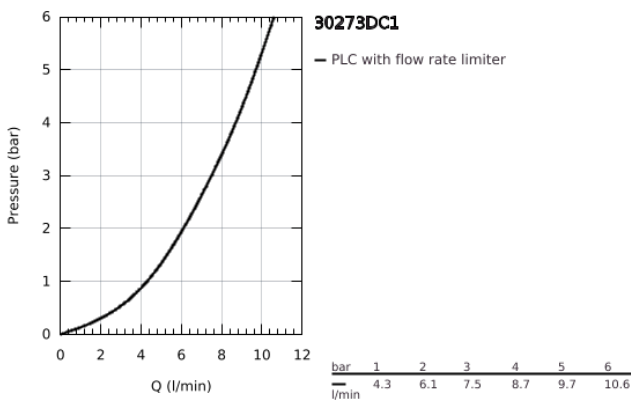

### 30 273 DC1 **CONCETTO SINGLE-LEVER SINK MIXER 1/2"**

#### PRODUCT DESCRIPTION

- Colour: supersteel
- medium spout
- GROHE LongLife finish
- GROHE SilkMove 35 mm ceramic cartridge
- Pull-Out spout for greater flexibility
- flow strainer
- Dual Spray - switch between laminar spray and SpeedClean shower jet using diverter
- automatic return to laminar spray
- material: metal
- adjustable flow rate limiter
- swivel cast spout
- swivel area 100°
- integrated non-return valve
- protected against backflow
- flexible connection hoses
- rapid installation system
- maximum flow rate (at 3 bar): 7.5 l/min

## 30 273 DC1 **CONCETTO SINGLE-LEVER SINK MIXER 1/2"**