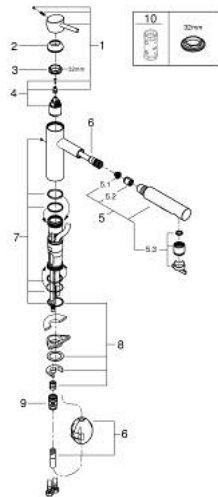

30 273 001 **CONCETTO SINGLE-LEVER SINK MIXER 1/2"**

PRODUCT DESCRIPTION

- Colour: chrome
- medium spout
- GROHE LongLife finish
- GROHE SilkMove 35 mm ceramic cartridge
- Pull-Out spout for greater flexibility
- Dual Spray - switch between laminar spray and SpeedClean shower jet using diverter
- automatic return to laminar spray
- material: metal
- adjustable flow rate limiter
- swivel cast spout
- swivel area 100°
- protected against backflow
- flexible connection hoses
- rapid installation system
- maximum flow rate (at 3 bar): 7.5 l/min

30 273 001 **CONCETTO SINGLE-LEVER SINK MIXER 1/2"**

SPARE PARTS, November 2015 – September 2023

- 1: Lever (Spare part-nr. 46822000)
 - 2: Cap (Spare part-nr. 46492000)
 - 3: Screw ring (Spare part-nr. 46815000)
 - 4: Cartridge (Spare part-nr. 46374000)
 - 5: Pull-Out spray (Spare part-nr. 46926000)
 - 5.1: Dirt strainer (Spare part-nr. 0676800M)
 - 5.2: Non-return valve (Spare part-nr. 08565000)
 - 5.3: Flow straightener (Spare part-nr. 48275000)
 - 6: Hose for sink mixer with pull-out dual spray or mousseur (Spare part-nr. 48293000)
 - 7: Seal kit (Spare part-nr. 46760000)
 - 8: Shank mounting kit (Spare part-nr. 46346000)
 - 9: Quick coupling (Spare part-nr. 46338000)
 - 10: Socket Spanner (Spare part-nr. 19332000)*
- * Optional accessories