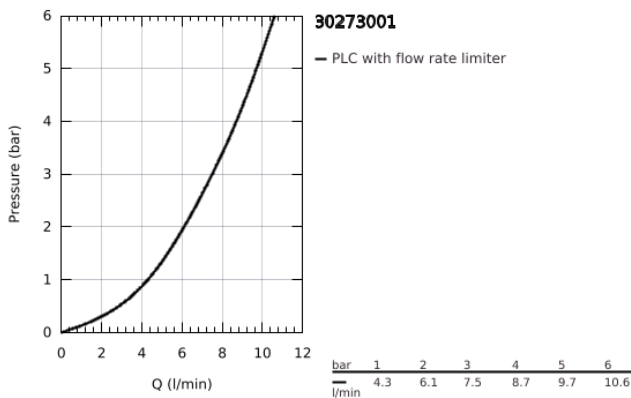

30 273 001 **CONCETTO SINGLE-LEVER SINK MIXER 1/2"**

PRODUCT DESCRIPTION

- Colour: chrome
- medium spout
- GROHE LongLife finish
- GROHE SilkMove 35 mm ceramic cartridge
- Pull-Out spout for greater flexibility
- Dual Spray - switch between laminar spray and SpeedClean shower jet using diverter
- automatic return to laminar spray
- material: metal
- adjustable flow rate limiter
- swivel cast spout
- swivel area 100°
- protected against backflow
- flexible connection hoses
- rapid installation system
- maximum flow rate (at 3 bar): 7.5 l/min

30 273 001 **CONCETTO SINGLE-LEVER SINK MIXER 1/2"**

SPARE PARTS, November 2015 – September 2023

- 1: Lever (Spare part-nr. 46822000)
 - 2: Cap (Spare part-nr. 46492000)
 - 3: Screw ring (Spare part-nr. 46815000)
 - 4: Cartridge (Spare part-nr. 46374000)
 - 5: Pull-Out spray (Spare part-nr. 46926000)
 - 5.1: Dirt strainer (Spare part-nr. 0676800M)
 - 5.2: Non-return valve (Spare part-nr. 08565000)
 - 5.3: Flow straightener (Spare part-nr. 48275000)
 - 6: Hose for sink mixer with pull-out dual spray or mousseur (Spare part-nr. 48293000)
 - 7: Seal kit (Spare part-nr. 46760000)
 - 8: Shank mounting kit (Spare part-nr. 46346000)
 - 9: Quick coupling (Spare part-nr. 46338000)
 - 10: Socket Spanner (Spare part-nr. 19332000)*
- * Optional accessories