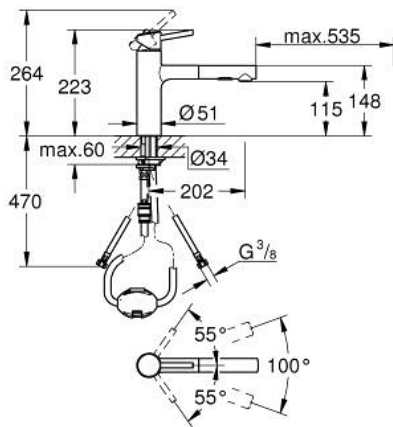

30 273 001 **CONCETTO SINGLE-LEVER SINK MIXER 1/2"**

PRODUCT DESCRIPTION

- Colour: chrome
- medium spout
- GROHE LongLife finish
- GROHE SilkMove 35 mm ceramic cartridge
- Pull-Out spout for greater flexibility
- Dual Spray - switch between laminar spray and SpeedClean shower jet using diverter
- automatic return to laminar spray
- material: metal
- adjustable flow rate limiter
- swivel cast spout
- swivel area 100°
- protected against backflow
- flexible connection hoses
- rapid installation system
- maximum flow rate (at 3 bar): 7.5 l/min

30 273 001 **CONCETTO SINGLE-LEVER SINK MIXER 1/2"**

SPARE PARTS, November 2015 – September 2023

- 1: Lever (Spare part-nr. 46822000)
 - 2: Cap (Spare part-nr. 46492000)
 - 3: Screw ring (Spare part-nr. 46815000)
 - 4: Cartridge (Spare part-nr. 46374000)
 - 5: Pull-Out spray (Spare part-nr. 46926000)
 - 5.1: Dirt strainer (Spare part-nr. 0676800M)
 - 5.2: Non-return valve (Spare part-nr. 08565000)
 - 5.3: Flow straightener (Spare part-nr. 48275000)
 - 6: Hose for sink mixer with pull-out dual spray or mousseur (Spare part-nr. 48293000)
 - 7: Seal kit (Spare part-nr. 46760000)
 - 8: Shank mounting kit (Spare part-nr. 46346000)
 - 9: Quick coupling (Spare part-nr. 46338000)
 - 10: Socket Spanner (Spare part-nr. 19332000)*
- * Optional accessories