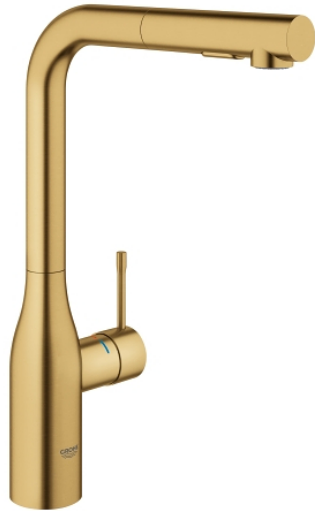

### 30 270 GN0 ESSENCE SINGLE-LEVER SINK MIXER 1/2"

**PRODUCT DESCRIPTION**

- Colour: brushed cool sunrise
- high spout
- GROHE LongLife finish
- GROHE SilkMove 28 mm ceramic cartridge
- Pull-Out spout for greater flexibility
- flow strainer
- Dual Spray - switch between laminar spray and SpeedClean shower jet using diverter
- automatic return to laminar spray
- material: metal
- swivel tubular spout, swivel area 360°
- integrated non-return valve
- protected against backflow
- flexible connection hoses
- metal fixation set
- integrated temperature limiter