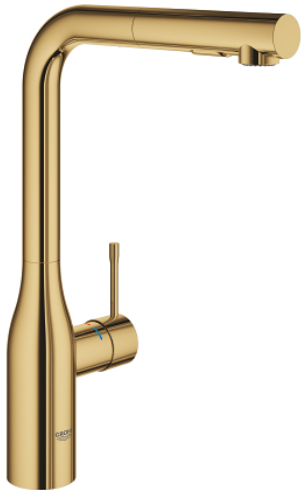

30 270 GL0 ESSENCE SINGLE-LEVER SINK MIXER 1/2"

PRODUCT DESCRIPTION

- Colour: cool sunrise
- high spout
- GROHE LongLife finish
- GROHE SilkMove 28 mm ceramic cartridge
- Pull-Out spout for greater flexibility
- flow strainer
- Dual Spray - switch between laminar spray and SpeedClean shower jet using diverter
- automatic return to laminar spray
- material: metal
- swivel tubular spout, swivel area 360°
- integrated non-return valve
- protected against backflow
- flexible connection hoses
- metal fixation set
- integrated temperature limiter