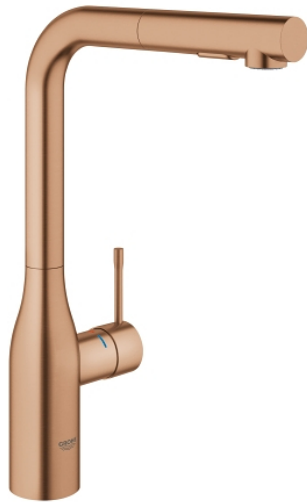

30 270 DL0 ESSENCE SINGLE-LEVER SINK MIXER 1/2"

PRODUCT DESCRIPTION

- Colour: brushed warm sunset
- high spout
- GROHE LongLife finish
- GROHE SilkMove 28 mm ceramic cartridge
- Pull-Out spout for greater flexibility
- flow strainer
- Dual Spray - switch between laminar spray and SpeedClean shower jet using diverter
- automatic return to laminar spray
- material: metal
- swivel tubular spout, swivel area 360°
- integrated non-return valve
- protected against backflow
- flexible connection hoses
- metal fixation set
- integrated temperature limiter