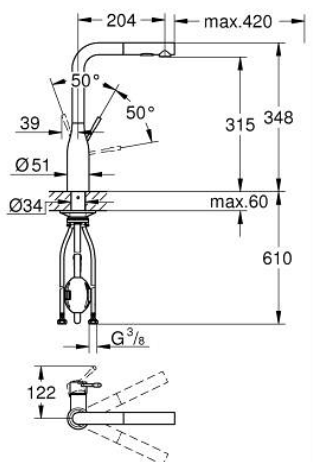

## 30 270 DC0 ESSENCE SINGLE-LEVER SINK MIXER 1/2"

### PRODUCT DESCRIPTION

- Colour: supersteel
- high spout
- GROHE LongLife finish
- GROHE SilkMove 28 mm ceramic cartridge
- Pull-Out spout for greater flexibility
- flow strainer
- Dual Spray - switch between laminar spray and SpeedClean shower jet using diverter
- automatic return to laminar spray
- material: metal
- swivel tubular spout, swivel area 360°
- integrated non-return valve
- protected against backflow
- flexible connection hoses
- metal fixation set
- integrated temperature limiter

### SPARE PARTS, June 2022 – now

- 1: Lever (Spare part-nr. 46927DC0)
- 2: Cartridge (Spare part-nr. 46580000)
- 3: Pull-Out spray (Spare part-nr. 46926DC0)
- 3.1: Dirt strainer (Spare part-nr. 0676800M)
- 3.2: Non-return valve (Spare part-nr. 08565000)
- 3.3: Flow straightener (Spare part-nr. 48275000)
- 4: Hose for sink mixer with pull-out dual spray or mousseur (Spare part-nr. 48293000)
- 5: Shank fastening assembly (Spare part-nr. 48384000)
- 6: Support plate (Spare part-nr. 05334000)