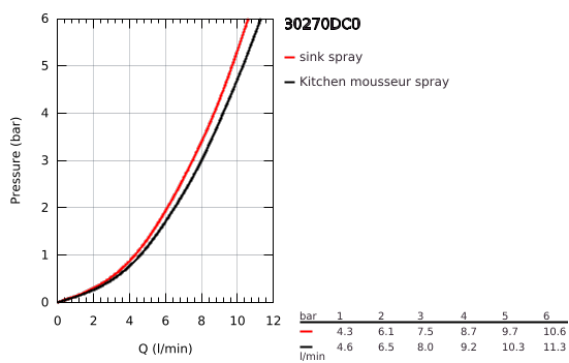

## 30 270 DC0 ESSENCE SINGLE-LEVER SINK MIXER 1/2"

### PRODUCT DESCRIPTION

- Colour: supersteel
- high spout
- GROHE LongLife finish
- GROHE SilkMove 28 mm ceramic cartridge
- Pull-Out spout for greater flexibility
- flow strainer
- Dual Spray - switch between laminar spray and SpeedClean shower jet using diverter
- automatic return to laminar spray
- material: metal
- swivel tubular spout, swivel area 360°
- integrated non-return valve
- protected against backflow
- flexible connection hoses
- metal fixation set
- integrated temperature limiter