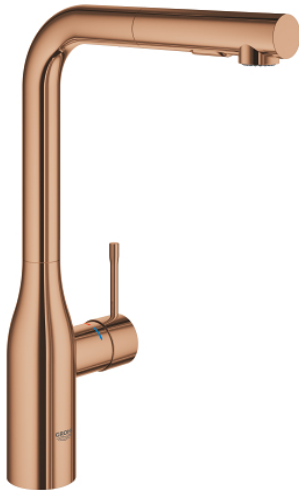

30 270 DA0 ESSENCE SINGLE-LEVER SINK MIXER 1/2"

PRODUCT DESCRIPTION

- Colour: warm sunset
- high spout
- GROHE LongLife finish
- GROHE SilkMove 28 mm ceramic cartridge
- Pull-Out spout for greater flexibility
- flow strainer
- Dual Spray - switch between laminar spray and SpeedClean shower jet using diverter
- automatic return to laminar spray
- material: metal
- swivel tubular spout, swivel area 360°
- integrated non-return valve
- protected against backflow
- flexible connection hoses
- metal fixation set
- integrated temperature limiter