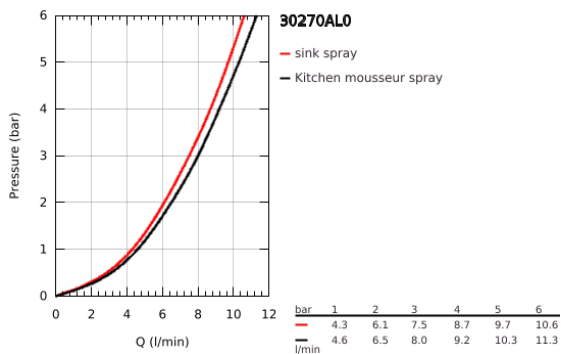

## 30 270 AL0 ESSENCE SINGLE-LEVER SINK MIXER 1/2"

### PRODUCT DESCRIPTION

- Colour: brushed hard graphite
- high spout
- GROHE LongLife finish
- GROHE SilkMove 28 mm ceramic cartridge
- Pull-Out spout for greater flexibility
- flow strainer
- Dual Spray - switch between laminar spray and SpeedClean shower jet using diverter
- automatic return to laminar spray
- material: metal
- swivel tubular spout, swivel area 360°
- integrated non-return valve
- protected against backflow
- flexible connection hoses
- metal fixation set
- integrated temperature limiter