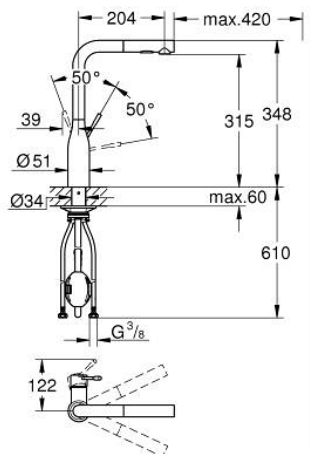

## 30 270 AL0 ESSENCE SINGLE-LEVER SINK MIXER 1/2"

### PRODUCT DESCRIPTION

- Colour: brushed hard graphite
- high spout
- GROHE LongLife finish
- GROHE SilkMove 28 mm ceramic cartridge
- Pull-Out spout for greater flexibility
- flow strainer
- Dual Spray - switch between laminar spray and SpeedClean shower jet using diverter
- automatic return to laminar spray
- material: metal
- swivel tubular spout, swivel area 360°
- integrated non-return valve
- protected against backflow
- flexible connection hoses
- metal fixation set
- integrated temperature limiter

### SPARE PARTS, June 2022 – now

- 1: Lever (Spare part-nr. 46927AL0)
- 2: Cartridge (Spare part-nr. 46580000)
- 3: Pull-Out spray (Spare part-nr. 46926AL0)
- 3.1: Dirt strainer (Spare part-nr. 0676800M)
- 3.2: Non-return valve (Spare part-nr. 08565000)
- 3.3: Flow straightener (Spare part-nr. 48275000)
- 4: Hose for sink mixer with pull-out dual spray or mousseur (Spare part-nr. 48293000)
- 5: Shank fastening assembly (Spare part-nr. 48384000)
- 6: Support plate (Spare part-nr. 05334000)