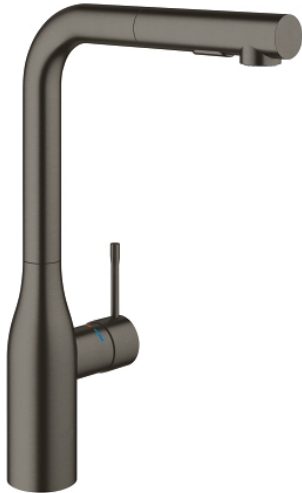

## 30 270 AL0 ESSENCE SINGLE-LEVER SINK MIXER 1/2"

### PRODUCT DESCRIPTION

- Colour: brushed hard graphite
- high spout
- GROHE LongLife finish
- GROHE SilkMove 28 mm ceramic cartridge
- Pull-Out spout for greater flexibility
- flow strainer
- Dual Spray - switch between laminar spray and SpeedClean shower jet using diverter
- automatic return to laminar spray
- material: metal
- swivel tubular spout, swivel area 360°
- integrated non-return valve
- protected against backflow
- flexible connection hoses
- metal fixation set
- integrated temperature limiter