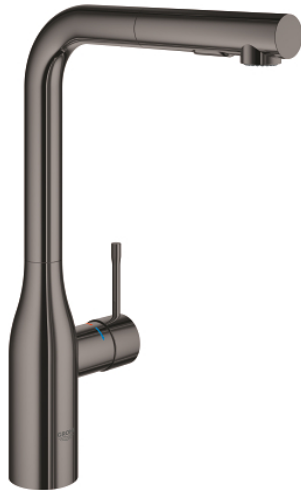

### 30 270 A00 ESSENCE SINGLE-LEVER SINK MIXER 1/2"

**PRODUCT DESCRIPTION**

- Colour: hard graphite
- high spout
- GROHE LongLife finish
- GROHE SilkMove 28 mm ceramic cartridge
- Pull-Out spout for greater flexibility
- flow strainer
- diverter: laminar spray/SpeedClean shower jet
- automatic return to laminar spray
- material: metal
- swivel tubular spout, swivel area 360°
- integrated non-return valve
- protected against backflow
- flexible connection hoses
- metal fixation set
- integrated temperature limiter