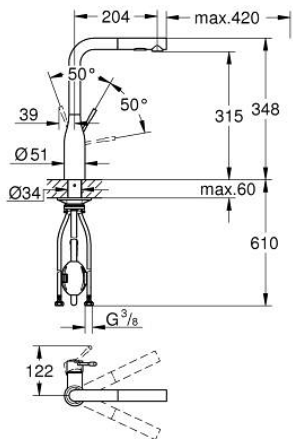

30 270 243 0 **ESSENCE SINGLE-LEVER SINK MIXER 1/2"**

**PRODUCT DESCRIPTION**

- Colour: matte black
- GROHE SilkMove 28 mm ceramic cartridge
- Pull-Out spout for greater flexibility
- Dual Spray - switch between laminar spray and SpeedClean shower jet using diverter
- automatic return to laminar spray
- material: metal
- swivel tubular spout, swivel area 360°
- protected against backflow
- flexible connection hoses
- metal fixation set

30 270 243 0 **ESSENCE SINGLE-LEVER SINK MIXER 1/2"**

**SPARE PARTS**, May 2024 – now

- 1: lever (Spare part-nr. 469272430)
- 2: Cartridge (Spare part-nr. 46580000)
- 3: pull out spray (Spare part-nr. 469262430)
- 3.1: Dirt strainer (Spare part-nr. 0676800M)
- 3.2: Non-return valve (Spare part-nr. 08565000)
- 3.3: Flow straightener (Spare part-nr. 48275000)
- 4: Hose for sink mixer with pull-out dual spray or mousseur (Spare part-nr. 48293000)
- 5: Shank fastening assembly (Spare part-nr. 48384000)
- 6: Support plate (Spare part-nr. 05334000)