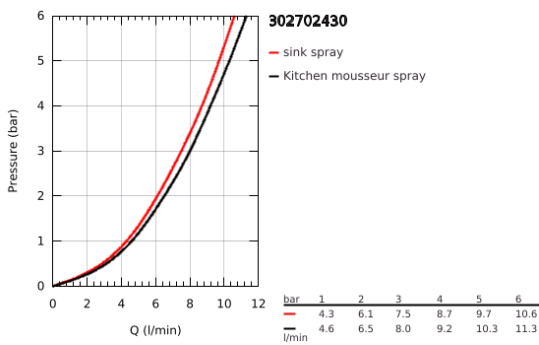

30 270 243 0 **ESSENCE SINGLE-LEVER SINK MIXER 1/2"**

**PRODUCT DESCRIPTION**

- Colour: matte black
- GROHE SilkMove 28 mm ceramic cartridge
- Pull-Out spout for greater flexibility
- Dual Spray - switch between laminar spray and SpeedClean shower jet using diverter
- automatic return to laminar spray
- material: metal
- swivel tubular spout, swivel area 360°
- protected against backflow
- flexible connection hoses
- metal fixation set

30 270 243 0 **ESSENCE SINGLE-LEVER SINK MIXER 1/2"**

**SPARE PARTS**, May 2024 – now

- 1: lever (Spare part-nr. 469272430)
- 2: Cartridge (Spare part-nr. 46580000)
- 3: pull out spray (Spare part-nr. 469262430)
- 3.1: Dirt strainer (Spare part-nr. 0676800M)
- 3.2: Non-return valve (Spare part-nr. 08565000)
- 3.3: Flow straightener (Spare part-nr. 48275000)
- 4: Hose for sink mixer with pull-out dual spray or mousseur (Spare part-nr. 48293000)
- 5: Shank fastening assembly (Spare part-nr. 48384000)
- 6: Support plate (Spare part-nr. 05334000)