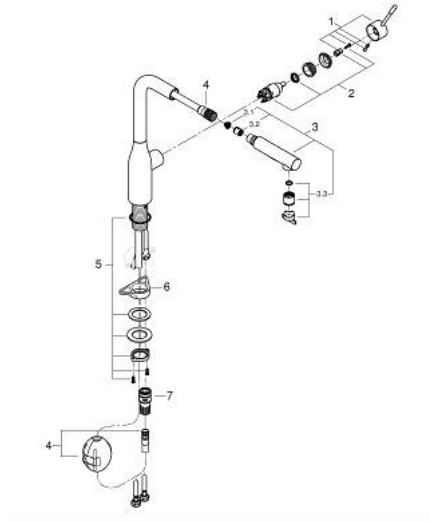

30 270 00D ESSENCE SINGLE-LEVER SINK MIXER 1/2"

PRODUCT DESCRIPTION

- Colour: chrome
- flow rate 5.67 l/min
- GROHE LongLife finish
- GROHE SilkMove 28 mm ceramic cartridge
- Pull-Out spout for greater flexibility
- Dual Spray - switch between laminar spray and SpeedClean shower jet using diverter
- automatic return to laminar spray
- material: metal
- swivel tubular spout, swivel area 360°
- protected against backflow
- flexible connection hoses
- metal fixation set
- maximum flow rate (at 3 bar): 5 l/min

30 270 00D ESSENCE SINGLE-LEVER SINK MIXER 1/2"

SPARE PARTS, November 2021 – now

- 1: Lever (Spare part-nr. 46927000)
- 2: Cartridge (Spare part-nr. 46580000)
- 3: Pull-Out spray (Spare part-nr. 46926000)
- 3.1: Dirt strainer (Spare part-nr. 0676800M)
- 3.2: Non-return valve (Spare part-nr. 08565000)
- 3.3: Flow straightener (Spare part-nr. 48275000)
- 4: Hose for sink mixer with pull-out dual spray or mousseur (Spare part-nr. 48293000)
- 5: Shank fastening assembly (Spare part-nr. 48384000)
- 6: Support plate (Spare part-nr. 05334000)
- 7: Quick coupling (Spare part-nr. 64999000)