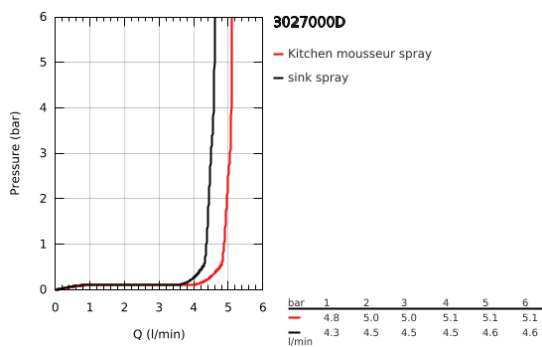

30 270 00D ESSENCE SINGLE-LEVER SINK MIXER 1/2"

PRODUCT DESCRIPTION

- Colour: chrome
- flow rate 5.67 l/min
- GROHE LongLife finish
- GROHE SilkMove 28 mm ceramic cartridge
- Pull-Out spout for greater flexibility
- Dual Spray - switch between laminar spray and SpeedClean shower jet using diverter
- automatic return to laminar spray
- material: metal
- swivel tubular spout, swivel area 360°
- protected against backflow
- flexible connection hoses
- metal fixation set
- maximum flow rate (at 3 bar): 5 l/min

30 270 00D ESSENCE SINGLE-LEVER SINK MIXER 1/2"

SPARE PARTS, November 2021 – now

- 1: Lever (Spare part-nr. 46927000)
- 2: Cartridge (Spare part-nr. 46580000)
- 3: Pull-Out spray (Spare part-nr. 46926000)
- 3.1: Dirt strainer (Spare part-nr. 0676800M)
- 3.2: Non-return valve (Spare part-nr. 08565000)
- 3.3: Flow straightener (Spare part-nr. 48275000)
- 4: Hose for sink mixer with pull-out dual spray or mousseur (Spare part-nr. 48293000)
- 5: Shank fastening assembly (Spare part-nr. 48384000)
- 6: Support plate (Spare part-nr. 05334000)
- 7: Quick coupling (Spare part-nr. 64999000)