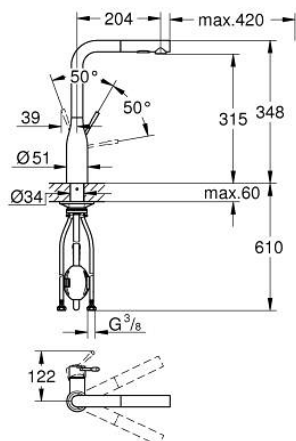

30 270 00D ESSENCE SINGLE-LEVER SINK MIXER 1/2"

PRODUCT DESCRIPTION

- Colour: chrome
- flow rate 5.67 l/min
- GROHE LongLife finish
- GROHE SilkMove 28 mm ceramic cartridge
- Pull-Out spout for greater flexibility
- Dual Spray - switch between laminar spray and SpeedClean shower jet using diverter
- automatic return to laminar spray
- material: metal
- swivel tubular spout, swivel area 360°
- protected against backflow
- flexible connection hoses
- metal fixation set
- maximum flow rate (at 3 bar): 5 l/min

30 270 00D ESSENCE SINGLE-LEVER SINK MIXER 1/2"

SPARE PARTS, November 2021 – now

- 1: Lever (Spare part-nr. 46927000)
- 2: Cartridge (Spare part-nr. 46580000)
- 3: Pull-Out spray (Spare part-nr. 46926000)
- 3.1: Dirt strainer (Spare part-nr. 0676800M)
- 3.2: Non-return valve (Spare part-nr. 08565000)
- 3.3: Flow straightener (Spare part-nr. 48275000)
- 4: Hose for sink mixer with pull-out dual spray or mousseur (Spare part-nr. 48293000)
- 5: Shank fastening assembly (Spare part-nr. 48384000)
- 6: Support plate (Spare part-nr. 05334000)
- 7: Quick coupling (Spare part-nr. 64999000)