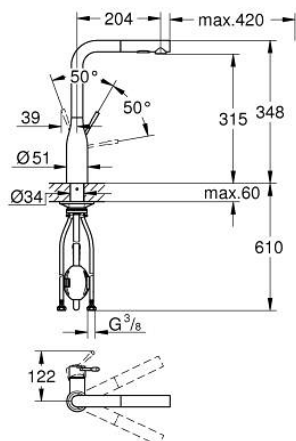

### 30 270 000 ESSENCE SINGLE-LEVER SINK MIXER 1/2"

#### PRODUCT DESCRIPTION

- Colour: chrome
- GROHE LongLife finish
- GROHE SilkMove 28 mm ceramic cartridge
- Pull-Out spout for greater flexibility
- Dual Spray - switch between laminar spray and SpeedClean shower jet using diverter
- automatic return to laminar spray
- material: metal
- swivel tubular spout, swivel area 360°
- protected against backflow
- flexible connection hoses
- metal fixation set

## 30 270 000 ESSENCE SINGLE-LEVER SINK MIXER 1/2"

### SPARE PARTS, June 2022 – now

- 1: Lever (Spare part-nr. 46927000)
- 2: Cartridge (Spare part-nr. 46580000)
- 3: Pull-Out spray (Spare part-nr. 46926000)
- 3.1: Dirt strainer (Spare part-nr. 0676800M)
- 3.2: Non-return valve (Spare part-nr. 08565000)
- 3.3: Flow straightener (Spare part-nr. 48275000)
- 4: Hose for sink mixer with pull-out dual spray or mousseur (Spare part-nr. 48293000)
- 5: Shank fastening assembly (Spare part-nr. 48384000)
- 6: Support plate (Spare part-nr. 05334000)