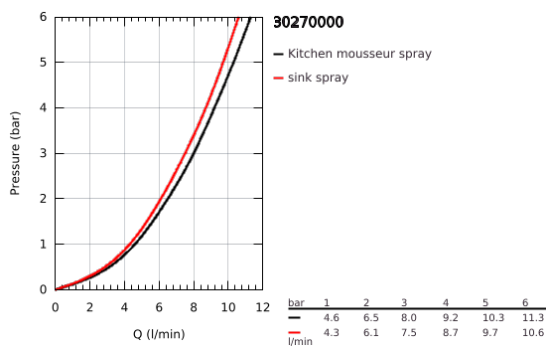

### 30 270 000 ESSENCE SINGLE-LEVER SINK MIXER 1/2"

#### PRODUCT DESCRIPTION

- Colour: chrome
- GROHE LongLife finish
- GROHE SilkMove 28 mm ceramic cartridge
- Pull-Out spout for greater flexibility
- Dual Spray - switch between laminar spray and SpeedClean shower jet using diverter
- automatic return to laminar spray
- material: metal
- swivel tubular spout, swivel area 360°
- protected against backflow
- flexible connection hoses
- metal fixation set

## 30 270 000 ESSENCE SINGLE-LEVER SINK MIXER 1/2"