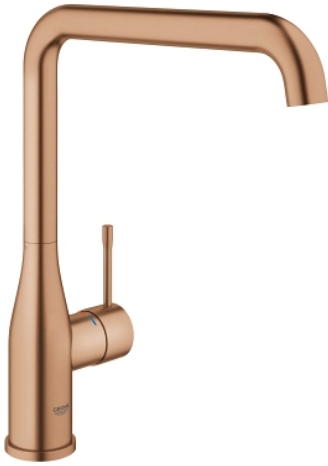

### 30 269 DL0 ESSENCE SINGLE-LEVER SINK MIXER 1/2"

**PRODUCT DESCRIPTION**

- Colour: brushed warm sunset
- high spout
- GROHE LongLife finish
- GROHE SilkMove 28 mm ceramic cartridge
- GROHE AquaGuide adjustable mousseur
- swivel tubular spout
- adjustable swivel area 0° / 150° / 360°
- flexible connection hoses
- metal fixation set
- integrated temperature limiter