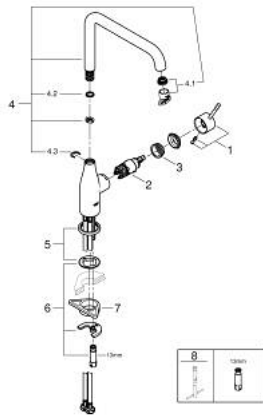

30 269 DC0 ESSENCE SINGLE-LEVER SINK MIXER 1/2"

PRODUCT DESCRIPTION

- Colour: supersteel
- high spout
- GROHE LongLife finish
- GROHE SilkMove 28 mm ceramic cartridge
- GROHE AquaGuide adjustable mousseur
- swivel tubular spout
- adjustable swivel area 0° / 150° / 360°
- flexible connection hoses
- metal fixation set
- integrated temperature limiter

30 269 DC0 ESSENCE SINGLE-LEVER SINK MIXER 1/2"

SPARE PARTS, February 2022 – now

- 1: Lever (Spare part-nr. 46927DC0)
 - 2: Cartridge (Spare part-nr. 46580000)
 - 3: screw ring (Spare part-nr. 48591000)
 - 4: L-spout (Spare part-nr. 13376DC0)
 - 4.1: Mousseur (Spare part-nr. 48270000)
 - 4.2: Sealing washer (Spare part-nr. 0128500M)
 - 4.3: Safety ring (Spare part-nr. 4826600M)
 - 5: Escutcheon (Spare part-nr. 48603DC0)
 - 6: Shank mounting kit (Spare part-nr. 46671000)
 - 7: Support plate (Spare part-nr. 05334000)
 - 8: Mounting wrench (Spare part-nr. 19017000)*
- * Optional accessories