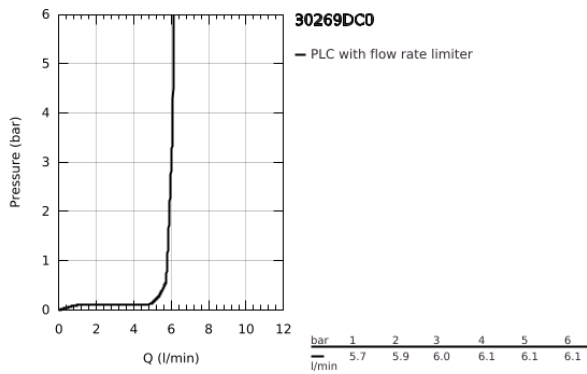

30 269 DC0 ESSENCE SINGLE-LEVER SINK MIXER 1/2"

PRODUCT DESCRIPTION

- Colour: supersteel
- high spout
- GROHE LongLife finish
- GROHE SilkMove 28 mm ceramic cartridge
- GROHE AquaGuide adjustable mousseur
- swivel tubular spout
- adjustable swivel area 0° / 150° / 360°
- flexible connection hoses
- metal fixation set
- integrated temperature limiter

30 269 DC0 ESSENCE SINGLE-LEVER SINK MIXER 1/2"

SPARE PARTS, February 2022 – now

- 1: Lever (Spare part-nr. 46927DC0)
 - 2: Cartridge (Spare part-nr. 46580000)
 - 3: screw ring (Spare part-nr. 48591000)
 - 4: L-spout (Spare part-nr. 13376DC0)
 - 4.1: Mousseur (Spare part-nr. 48270000)
 - 4.2: Sealing washer (Spare part-nr. 0128500M)
 - 4.3: Safety ring (Spare part-nr. 4826600M)
 - 5: Escutcheon (Spare part-nr. 48603DC0)
 - 6: Shank mounting kit (Spare part-nr. 46671000)
 - 7: Support plate (Spare part-nr. 05334000)
 - 8: Mounting wrench (Spare part-nr. 19017000)*
- * Optional accessories