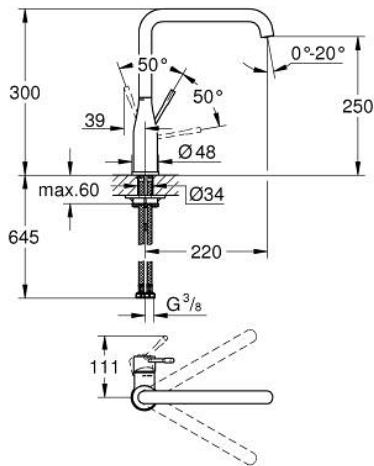

30 269 DC0 ESSENCE SINGLE-LEVER SINK MIXER 1/2"

PRODUCT DESCRIPTION

- Colour: supersteel
- high spout
- GROHE LongLife finish
- GROHE SilkMove 28 mm ceramic cartridge
- GROHE AquaGuide adjustable mousseur
- swivel tubular spout
- adjustable swivel area 0° / 150° / 360°
- flexible connection hoses
- metal fixation set
- integrated temperature limiter

30 269 DC0 ESSENCE SINGLE-LEVER SINK MIXER 1/2"

SPARE PARTS, February 2022 – now

- 1: Lever (Spare part-nr. 46927DC0)
 - 2: Cartridge (Spare part-nr. 46580000)
 - 3: screw ring (Spare part-nr. 48591000)
 - 4: L-spout (Spare part-nr. 13376DC0)
 - 4.1: Mousseur (Spare part-nr. 48270000)
 - 4.2: Sealing washer (Spare part-nr. 0128500M)
 - 4.3: Safety ring (Spare part-nr. 4826600M)
 - 5: Escutcheon (Spare part-nr. 48603DC0)
 - 6: Shank mounting kit (Spare part-nr. 46671000)
 - 7: Support plate (Spare part-nr. 05334000)
 - 8: Mounting wrench (Spare part-nr. 19017000)*
- * Optional accessories