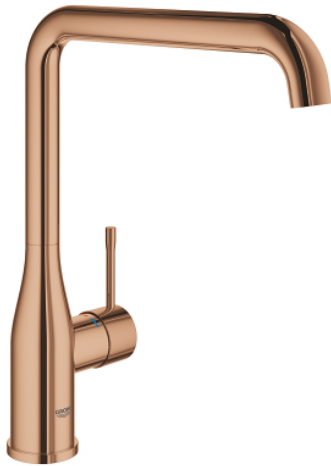

### 30 269 DA0 ESSENCE SINGLE-LEVER SINK MIXER 1/2"

#### PRODUCT DESCRIPTION

- Colour: warm sunset
- high spout
- GROHE LongLife finish
- GROHE SilkMove 28 mm ceramic cartridge
- GROHE AquaGuide adjustable mousseur
- swivel tubular spout
- adjustable swivel area 0° / 150° / 360°
- flexible connection hoses
- metal fixation set
- integrated temperature limiter