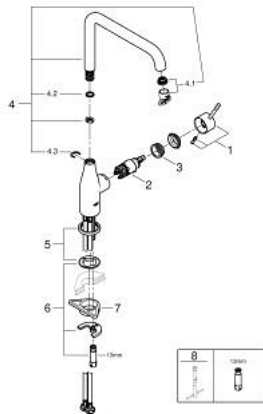

### 30 269 AL0 ESSENCE SINGLE-LEVER SINK MIXER 1/2"

**PRODUCT DESCRIPTION**

- Colour: brushed hard graphite
- high spout
- GROHE LongLife finish
- GROHE SilkMove 28 mm ceramic cartridge
- GROHE AquaGuide adjustable mousseur
- swivel tubular spout
- adjustable swivel area 0° / 150° / 360°
- flexible connection hoses
- metal fixation set
- integrated temperature limiter

## 30 269 AL0 ESSENCE SINGLE-LEVER SINK MIXER 1/2"

### SPARE PARTS, February 2022 – now

- 1: Lever (Spare part-nr. 46927AL0)
  - 2: Cartridge (Spare part-nr. 46580000)
  - 3: screw ring (Spare part-nr. 48591000)
  - 4: L-spout (Spare part-nr. 13376AL0)
  - 4.1: Mousseur (Spare part-nr. 48270000)
  - 4.2: Sealing washer (Spare part-nr. 0128500M)
  - 4.3: Safety ring (Spare part-nr. 4826600M)
  - 5: Escutcheon (Spare part-nr. 48603AL0)
  - 6: Shank mounting kit (Spare part-nr. 46671000)
  - 7: Support plate (Spare part-nr. 05334000)
  - 8: Mounting wrench (Spare part-nr. 19017000)\*
- \* Optional accessories