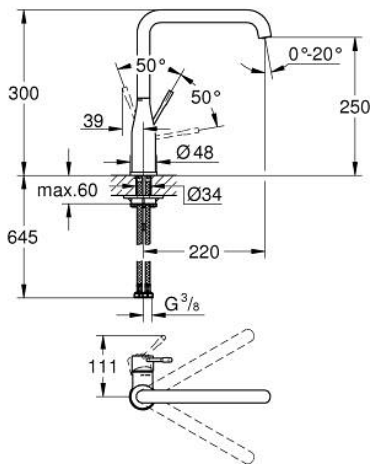

### 30 269 AL0 ESSENCE SINGLE-LEVER SINK MIXER 1/2"

**PRODUCT DESCRIPTION**

- Colour: brushed hard graphite
- high spout
- GROHE LongLife finish
- GROHE SilkMove 28 mm ceramic cartridge
- GROHE AquaGuide adjustable mousseur
- swivel tubular spout
- adjustable swivel area 0° / 150° / 360°
- flexible connection hoses
- metal fixation set
- integrated temperature limiter

## 30 269 AL0 ESSENCE SINGLE-LEVER SINK MIXER 1/2"

### SPARE PARTS, February 2022 – now

- 1: Lever (Spare part-nr. 46927AL0)
  - 2: Cartridge (Spare part-nr. 46580000)
  - 3: screw ring (Spare part-nr. 48591000)
  - 4: L-spout (Spare part-nr. 13376AL0)
  - 4.1: Mousseur (Spare part-nr. 48270000)
  - 4.2: Sealing washer (Spare part-nr. 0128500M)
  - 4.3: Safety ring (Spare part-nr. 4826600M)
  - 5: Escutcheon (Spare part-nr. 48603AL0)
  - 6: Shank mounting kit (Spare part-nr. 46671000)
  - 7: Support plate (Spare part-nr. 05334000)
  - 8: Mounting wrench (Spare part-nr. 19017000)\*
- \* Optional accessories