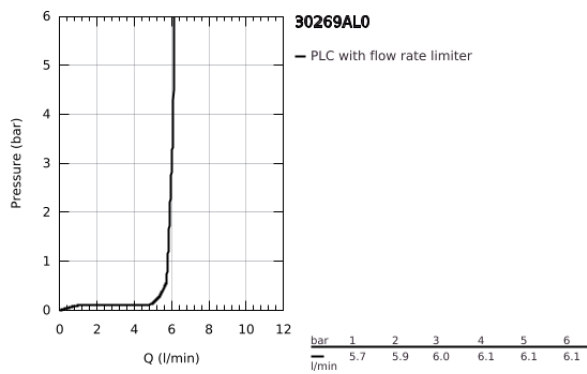

### 30 269 AL0 ESSENCE SINGLE-LEVER SINK MIXER 1/2"

**PRODUCT DESCRIPTION**

- Colour: brushed hard graphite
- high spout
- GROHE LongLife finish
- GROHE SilkMove 28 mm ceramic cartridge
- GROHE AquaGuide adjustable mousseur
- swivel tubular spout
- adjustable swivel area 0° / 150° / 360°
- flexible connection hoses
- metal fixation set
- integrated temperature limiter

## 30 269 AL0 ESSENCE SINGLE-LEVER SINK MIXER 1/2"