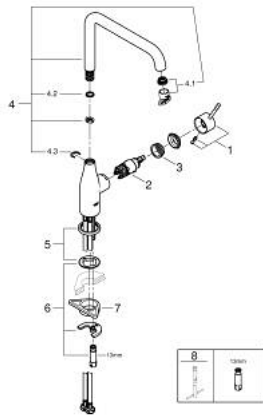

30 269 000 **ESSENCE SINGLE-LEVER SINK MIXER 1/2"**

PRODUCT DESCRIPTION

- Colour: chrome
- GROHE LongLife finish
- GROHE SilkMove 28 mm ceramic cartridge
- GROHE AquaGuide adjustable mousseur
- swivel tubular spout
- adjustable swivel area 0° / 150° / 360°
- flexible connection hoses
- metal fixation set

30 269 000 ESSENCE SINGLE-LEVER SINK MIXER 1/2"

SPARE PARTS, February 2022 – now

- 1: Lever (Spare part-nr. 46927000)
 - 2: Cartridge (Spare part-nr. 46580000)
 - 3: screw ring (Spare part-nr. 48591000)
 - 4: L-spout (Spare part-nr. 13376000)
 - 4.1: Mousseur (Spare part-nr. 48270000)
 - 4.2: Sealing washer (Spare part-nr. 0128500M)
 - 4.3: Safety ring (Spare part-nr. 4826600M)
 - 5: Escutcheon (Spare part-nr. 48603000)
 - 6: Shank mounting kit (Spare part-nr. 46671000)
 - 7: Support plate (Spare part-nr. 05334000)
 - 8: Mounting wrench (Spare part-nr. 19017000)*
- * Optional accessories