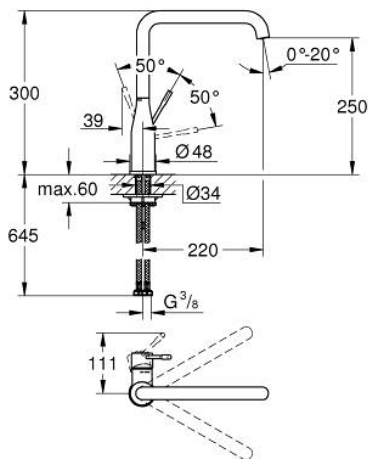

30 269 000 **ESSENCE SINGLE-LEVER SINK MIXER 1/2"**

PRODUCT DESCRIPTION

- Colour: chrome
- GROHE LongLife finish
- GROHE SilkMove 28 mm ceramic cartridge
- GROHE AquaGuide adjustable mousseur
- swivel tubular spout
- adjustable swivel area 0° / 150° / 360°
- flexible connection hoses
- metal fixation set

30 269 000 ESSENCE SINGLE-LEVER SINK MIXER 1/2"

SPARE PARTS, February 2022 – now

- 1: Lever (Spare part-nr. 46927000)
 - 2: Cartridge (Spare part-nr. 46580000)
 - 3: screw ring (Spare part-nr. 48591000)
 - 4: L-spout (Spare part-nr. 13376000)
 - 4.1: Mousseur (Spare part-nr. 48270000)
 - 4.2: Sealing washer (Spare part-nr. 0128500M)
 - 4.3: Safety ring (Spare part-nr. 4826600M)
 - 5: Escutcheon (Spare part-nr. 48603000)
 - 6: Shank mounting kit (Spare part-nr. 46671000)
 - 7: Support plate (Spare part-nr. 05334000)
 - 8: Mounting wrench (Spare part-nr. 19017000)*
- * Optional accessories