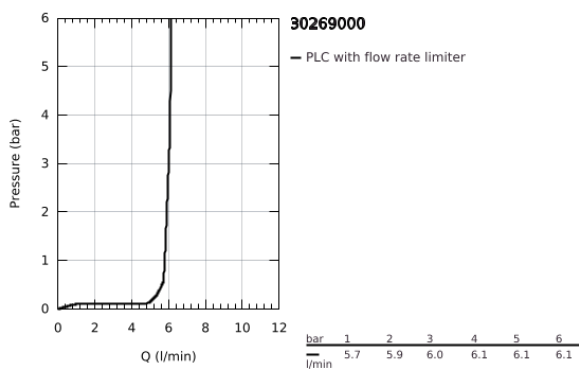

30 269 000 **ESSENCE SINGLE-LEVER SINK MIXER 1/2"**

PRODUCT DESCRIPTION

- Colour: chrome
- GROHE LongLife finish
- GROHE SilkMove 28 mm ceramic cartridge
- GROHE AquaGuide adjustable mousseur
- swivel tubular spout
- adjustable swivel area 0° / 150° / 360°
- flexible connection hoses
- metal fixation set

30 269 000 ESSENCE SINGLE-LEVER SINK MIXER 1/2"

SPARE PARTS, February 2022 – now

- 1: Lever (Spare part-nr. 46927000)
 - 2: Cartridge (Spare part-nr. 46580000)
 - 3: screw ring (Spare part-nr. 48591000)
 - 4: L-spout (Spare part-nr. 13376000)
 - 4.1: Mousseur (Spare part-nr. 48270000)
 - 4.2: Sealing washer (Spare part-nr. 0128500M)
 - 4.3: Safety ring (Spare part-nr. 4826600M)
 - 5: Escutcheon (Spare part-nr. 48603000)
 - 6: Shank mounting kit (Spare part-nr. 46671000)
 - 7: Support plate (Spare part-nr. 05334000)
 - 8: Mounting wrench (Spare part-nr. 19017000)*
- * Optional accessories