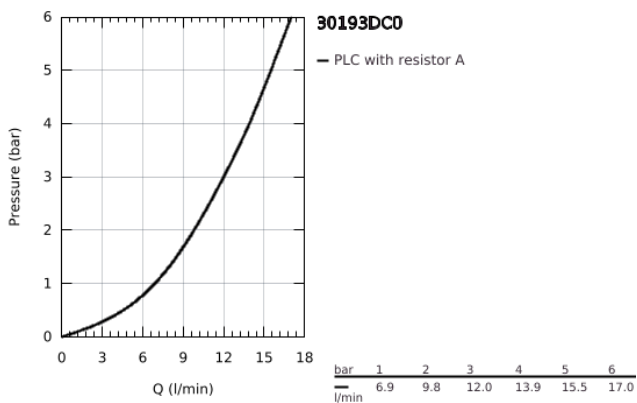

### 30 193 DC0 EUROCOSMO SINGLE-LEVER SINK MIXER 1/2"

**PRODUCT DESCRIPTION**

- Colour: supersteel
- medium spout
- GROHE LongLife finish
- GROHE SilkMove 35 mm ceramic cartridge
- mousseur
- adjustable flow rate limiter
- swivel tubular spout
- swivel area 140°
- flexible connection hoses
- rapid installation system
- maximum flow rate (at 3 bar): 12 l/min

## 30 193 DC0 EUROCOSMO SINGLE-LEVER SINK MIXER 1/2"