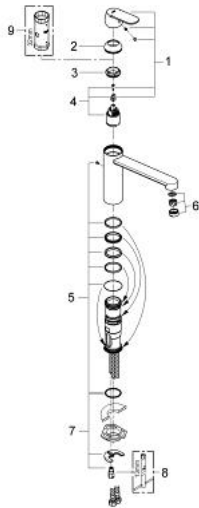

### 30 193 DC0 EUROCOSMO SINGLE-LEVER SINK MIXER 1/2"

**PRODUCT DESCRIPTION**

- Colour: supersteel
- medium spout
- GROHE LongLife finish
- GROHE SilkMove 35 mm ceramic cartridge
- mousseur
- adjustable flow rate limiter
- swivel tubular spout
- swivel area 140°
- flexible connection hoses
- rapid installation system
- maximum flow rate (at 3 bar): 12 l/min

## 30 193 DC0 EUROCOSMO SINGLE-LEVER SINK MIXER 1/2"

### SPARE PARTS, December 2012 – now

- 1: Lever (Spare part-nr. 46681DC0)
- 2: Cap (Spare part-nr. 46492DC0)
- 3: Screw ring (Spare part-nr. 46815000)
- 4: Cartridge (Spare part-nr. 46374000)
- 5: Seal kit (Spare part-nr. 46760000)
- 6: Mousseur (Spare part-nr. 13929DC0)
- 7: Shank mounting kit (Spare part-nr. 46249000)
- 8: Mounting wrench (Spare part-nr. 19017000)\*
- 9: Socket Spanner (Spare part-nr. 19332000)\*