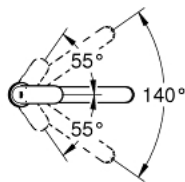

### 30 193 DC0 EUROCOSMO SINGLE-LEVER SINK MIXER 1/2"

**PRODUCT DESCRIPTION**

- Colour: supersteel
- medium spout
- GROHE LongLife finish
- GROHE SilkMove 35 mm ceramic cartridge
- mousseur
- adjustable flow rate limiter
- swivel tubular spout
- swivel area 140°
- flexible connection hoses
- rapid installation system
- maximum flow rate (at 3 bar): 12 l/min