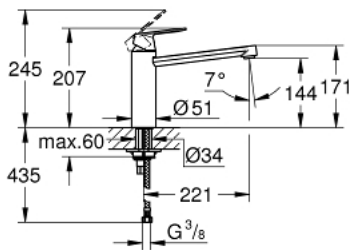

### 30 193 DC0 EUROCOSMO SINGLE-LEVER SINK MIXER 1/2"

**PRODUCT DESCRIPTION**

- Colour: supersteel
- medium spout
- GROHE LongLife finish
- GROHE SilkMove 35 mm ceramic cartridge
- mousseur
- adjustable flow rate limiter
- swivel tubular spout
- swivel area 140°
- flexible connection hoses
- rapid installation system
- maximum flow rate (at 3 bar): 12 l/min

## 30 193 DC0 EUROCOSMO SINGLE-LEVER SINK MIXER 1/2"

### SPARE PARTS, December 2012 – now

- 1: Lever (Spare part-nr. 46681DC0)
- 2: Cap (Spare part-nr. 46492DC0)
- 3: Screw ring (Spare part-nr. 46815000)
- 4: Cartridge (Spare part-nr. 46374000)
- 5: Seal kit (Spare part-nr. 46760000)
- 6: Mousseur (Spare part-nr. 13929DC0)
- 7: Shank mounting kit (Spare part-nr. 46249000)
- 8: Mounting wrench (Spare part-nr. 19017000)\*
- 9: Socket Spanner (Spare part-nr. 19332000)\*