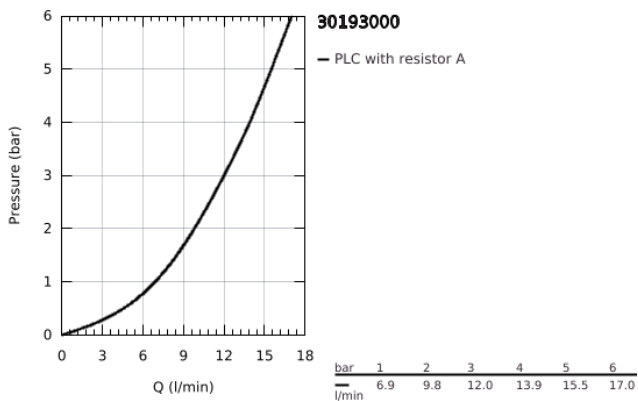

30 193 000 **EUROCOSMO SINGLE-LEVER SINK MIXER 1/2"**

PRODUCT DESCRIPTION

- Colour: chrome
- medium spout
- GROHE LongLife finish
- GROHE SilkMove 35 mm ceramic cartridge
- adjustable flow rate limiter
- swivel tubular spout
- swivel area 140°
- flexible connection hoses
- rapid installation system
- maximum flow rate (at 3 bar): 12 l/min