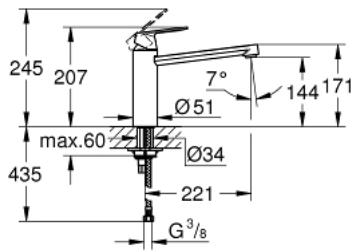

30 193 000 **EUROCOSMO SINGLE-LEVER SINK MIXER 1/2"**

PRODUCT DESCRIPTION

- Colour: chrome
- medium spout
- GROHE LongLife finish
- GROHE SilkMove 35 mm ceramic cartridge
- adjustable flow rate limiter
- swivel tubular spout
- swivel area 140°
- flexible connection hoses
- rapid installation system
- maximum flow rate (at 3 bar): 12 l/min

30 193 000 **EUROCOSMO SINGLE-LEVER SINK MIXER 1/2"**

SPARE PARTS, July 2013 – now

- 1: Lever (Spare part-nr. 46681000)
- 2: Cap (Spare part-nr. 46492000)
- 3: Screw ring (Spare part-nr. 46815000)
- 4: Cartridge (Spare part-nr. 46374000)
- 5: Seal kit (Spare part-nr. 46760000)
- 6: Mousseur (Spare part-nr. 13929000)
- 7: Shank mounting kit (Spare part-nr. 46249000)
- 8: Mounting wrench (Spare part-nr. 19017000)*
- 9: Socket Spanner (Spare part-nr. 19332000)*