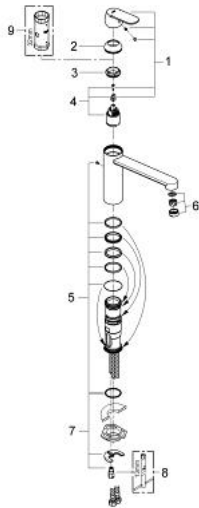

30 193 000 **EUROCOSMO SINGLE-LEVER SINK MIXER 1/2"**

PRODUCT DESCRIPTION

- Colour: chrome
- medium spout
- GROHE LongLife finish
- GROHE SilkMove 35 mm ceramic cartridge
- adjustable flow rate limiter
- swivel tubular spout
- swivel area 140°
- flexible connection hoses
- rapid installation system
- maximum flow rate (at 3 bar): 12 l/min

30 193 000 **EUROCOSMO SINGLE-LEVER SINK MIXER 1/2"**

SPARE PARTS, July 2013 – now

- 1: Lever (Spare part-nr. 46681000)
- 2: Cap (Spare part-nr. 46492000)
- 3: Screw ring (Spare part-nr. 46815000)
- 4: Cartridge (Spare part-nr. 46374000)
- 5: Seal kit (Spare part-nr. 46760000)
- 6: Mousseur (Spare part-nr. 13929000)
- 7: Shank mounting kit (Spare part-nr. 46249000)
- 8: Mounting wrench (Spare part-nr. 19017000)*
- 9: Socket Spanner (Spare part-nr. 19332000)*