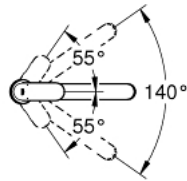

30 193 000 **EUROCOSMO SINGLE-LEVER SINK MIXER 1/2"**

PRODUCT DESCRIPTION

- Colour: chrome
- medium spout
- GROHE LongLife finish
- GROHE SilkMove 35 mm ceramic cartridge
- adjustable flow rate limiter
- swivel tubular spout
- swivel area 140°
- flexible connection hoses
- rapid installation system
- maximum flow rate (at 3 bar): 12 l/min