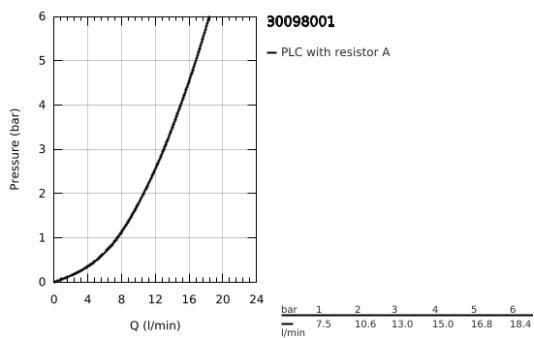

30 098 001 **COSTA L BIBTAP 1/2"**

PRODUCT DESCRIPTION

- Colour: chrome
- wall mounted
- metal handles
- heat insulated
- marking: blue
- GROHE LongLife finish
- GROHE Long-Life headparts
- maximum flow rate (at 3 bar): 13 l/min

30 098 001 **COSTA L BIBTAP 1/2"**

SPARE PARTS, June 2007 – now

1: Handle (Spare part-nr. 45994000)

1.1: Snap insert (Spare part-nr. 0538600M)

2: Headpart 1/2" (Spare part-nr. 07146000)

2.1: Sealing washer $\varnothing 6 \times \varnothing 2$ (Spare part-nr. 0128300M)