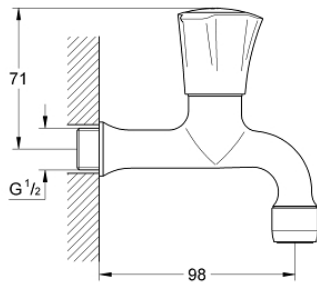

30 098 001 **COSTA L BIBTAP 1/2"**

PRODUCT DESCRIPTION

- Colour: chrome
- wall mounted
- metal handles
- heat insulated
- marking: blue
- GROHE LongLife finish
- GROHE Long-Life headparts
- maximum flow rate (at 3 bar): 13 l/min

30 098 001 **COSTA L BIBTAP 1/2"**

SPARE PARTS, June 2007 – now

1: Handle (Spare part-nr. 45994000)

1.1: Snap insert (Spare part-nr. 0538600M)

2: Headpart 1/2" (Spare part-nr. 07146000)

2.1: Sealing washer $\varnothing 6 \times \varnothing 2$ (Spare part-nr. 0128300M)

2.2: O-ring $\varnothing 18,2 \times \varnothing 1,7$ (Spare part-nr. 0392400M)

2.3: Seal (Spare part-nr. 0529100M)

3: Mousseur (Spare part-nr. 13928000)

4: Screw for Costa/Avina products (Spare part-nr. 48013000)*