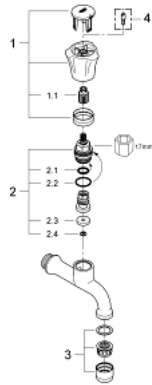

30 098 001 **COSTA L BIBTAP 1/2"**

PRODUCT DESCRIPTION

- Colour: chrome
- wall mounted
- metal handles
- heat insulated
- marking: blue
- GROHE LongLife finish
- GROHE Long-Life headparts
- maximum flow rate (at 3 bar): 13 l/min

30 098 001 **COSTA L BIBTAP 1/2"**

SPARE PARTS, June 2007 – now

1: Handle (Spare part-nr. 45994000)

1.1: Snap insert (Spare part-nr. 0538600M)

2: Headpart 1/2" (Spare part-nr. 07146000)

2.1: Sealing washer $\varnothing 6 \times \varnothing 2$ (Spare part-nr. 0128300M)

2.2: O-ring $\varnothing 18,2 \times \varnothing 1,7$ (Spare part-nr. 0392400M)

2.3: Seal (Spare part-nr. 0529100M)

3: Mousseur (Spare part-nr. 13928000)

4: Screw for Costa/Avina products (Spare part-nr. 48013000)*