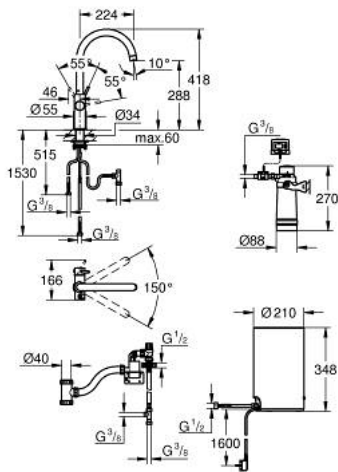

30 083 DC1 GROHE RED DUO FAUCET AND M SIZE BOILER

PRODUCT DESCRIPTION

- Colour: supersteel
- GROHE Red Duo single-lever sink mixer
- C-spout
- GROHE ChildLock push buttons for boiling water
- TÜV certified triple electronic safeguards against accidental activation of boiling water
- GROHE LongLife finish
- GROHE SilkMove 28 mm ceramic cartridge
- insulated tubular spout, swivel area 150°
- separate water ways
- flexible connection hoses
- connection for GROHE Red boiler
- GROHE Red boiler M size
- reservoir for boiling and hot water
- 3 liter 100° C boiling water
- 4 liter total capacity
- required inlet pressure: 1-7 bar
- with flexible connection hose and outlet for boiling water
- CE approved
- power supply 230 V 50 Hz
- power consumption 2100 W
- standby power consumption 15 W
- energy efficiency class A
- GROHE Blue S-Size filter starter set
- for protection of the boiler from limescale
- capacity 600 l at 20° dKH
- flow rate measuring unit

30 083 DC1 GROHE RED DUO FAUCET AND M SIZE BOILER

SPARE PARTS, August 2013 – now

- 1: Fitting ring (Spare part-nr. 07419000)
 - 2: Cap (Spare part-nr. 46581DC0)
 - 3: Lever (Spare part-nr. 46957DC0)
 - 4: Cartridge (Spare part-nr. 46580000)
 - 5: Flow control (Spare part-nr. 48370DC0)
 - 6: Operating unit (Spare part-nr. 46997DC0)
 - 7: Boiler Size M (Spare part-nr. 40830001)
 - 8: Safety group (Spare part-nr. 48371000)
 - 9: S-size filter starter set (Spare part-nr. 40438001)
 - 9.1: Filter head (Spare part-nr. 64508001)
 - 9.2: Filter S-Size (Spare part-nr. 40404001)
 - 10: Mixing valve (Spare part-nr. 40841001)*
 - 11: Filter L-Size (Spare part-nr. 40412001)*
 - 12: Filter M-Size (Spare part-nr. 40430001)*
 - 13: Activated carbon filter (Spare part-nr. 40547001)*
 - 14: UltraSafe filter (Spare part-nr. 40575001)*
 - 15: Magnesium+ filter (Spare part-nr. 40691001)*
- * Optional accessories