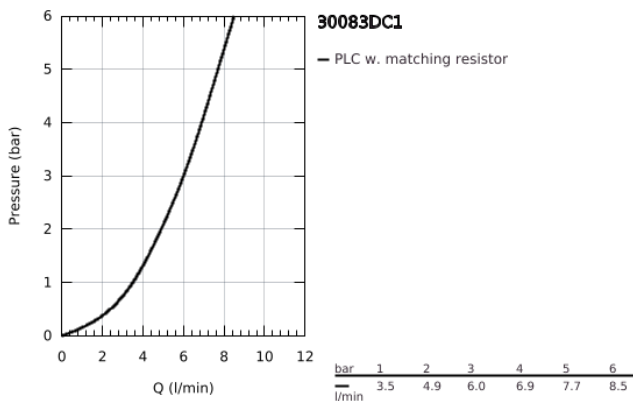

30 083 DC1 GROHE RED DUO FAUCET AND M SIZE BOILER

PRODUCT DESCRIPTION

- Colour: supersteel
- GROHE Red Duo single-lever sink mixer
- C-spout
- GROHE ChildLock push buttons for boiling water
- TÜV certified triple electronic safeguards against accidental activation of boiling water
- GROHE LongLife finish
- GROHE SilkMove 28 mm ceramic cartridge
- insulated tubular spout, swivel area 150°
- separate water ways
- flexible connection hoses
- connection for GROHE Red boiler
- GROHE Red boiler M size
- reservoir for boiling and hot water
- 3 liter 100° C boiling water
- 4 liter total capacity
- required inlet pressure: 1-7 bar
- with flexible connection hose and outlet for boiling water
- CE approved
- power supply 230 V 50 Hz
- power consumption 2100 W
- standby power consumption 15 W
- energy efficiency class A
- GROHE Blue S-Size filter starter set
- for protection of the boiler from limescale
- capacity 600 l at 20° dKH
- flow rate measuring unit

30 083 DC1 GROHE RED DUO FAUCET AND M SIZE BOILER

SPARE PARTS, August 2013 – now

- 1: Fitting ring (Spare part-nr. 07419000)
 - 2: Cap (Spare part-nr. 46581DC0)
 - 3: Lever (Spare part-nr. 46957DC0)
 - 4: Cartridge (Spare part-nr. 46580000)
 - 5: Flow control (Spare part-nr. 48370DC0)
 - 6: Operating unit (Spare part-nr. 46997DC0)
 - 7: Boiler Size M (Spare part-nr. 40830001)
 - 8: Safety group (Spare part-nr. 48371000)
 - 9: S-size filter starter set (Spare part-nr. 40438001)
 - 9.1: Filter head (Spare part-nr. 64508001)
 - 9.2: Filter S-Size (Spare part-nr. 40404001)
 - 10: Mixing valve (Spare part-nr. 40841001)*
 - 11: Filter L-Size (Spare part-nr. 40412001)*
 - 12: Filter M-Size (Spare part-nr. 40430001)*
 - 13: Activated carbon filter (Spare part-nr. 40547001)*
 - 14: UltraSafe filter (Spare part-nr. 40575001)*
 - 15: Magnesium+ filter (Spare part-nr. 40691001)*
- * Optional accessories