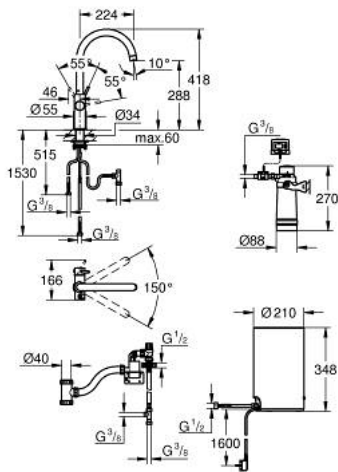

30 083 AL1 GROHE RED DUO FAUCET AND M SIZE BOILER

PRODUCT DESCRIPTION

- Colour: brushed hard graphite
- GROHE Red Duo single-lever sink mixer
- C-spout
- GROHE ChildLock push buttons for boiling water
- TÜV certified triple electronic safeguards against accidental activation of boiling water
- GROHE LongLife finish
- GROHE SilkMove 28 mm ceramic cartridge
- insulated tubular spout, swivel area 150°
- separate water ways
- flexible connection hoses
- connection for GROHE Red boiler
- GROHE Red boiler M size
- reservoir for boiling and hot water
- 3 liter 100° C boiling water
- 4 liter total capacity
- required inlet pressure: 1-7 bar
- with flexible connection hose and outlet for boiling water
- CE approved
- power supply 230 V 50 Hz
- power consumption 2100 W
- standby power consumption 15 W
- energy efficiency class A
- GROHE Blue S-Size filter starter set
- for protection of the boiler from limescale
- capacity 600 l at 20° dKH
- flow rate measuring unit

30 083 AL1 GROHE RED DUO FAUCET AND M SIZE BOILER

SPARE PARTS, March 2018 – now

- 1: Fitting ring (Spare part-nr. 07419000)
 - 2: Cap (Spare part-nr. 46581AL0)
 - 3: Lever (Spare part-nr. 46957AL0)
 - 4: Cartridge (Spare part-nr. 46580000)
 - 5: Flow control (Spare part-nr. 48370AL0)
 - 6: Operating unit (Spare part-nr. 46997AL0)
 - 7: Boiler Size M (Spare part-nr. 40830001)
 - 8: Safety group (Spare part-nr. 48371000)
 - 9: S-size filter starter set (Spare part-nr. 40438001)
 - 9.1: Filter head (Spare part-nr. 64508001)
 - 9.2: Filter S-Size (Spare part-nr. 40404001)
 - 10: Mixing valve (Spare part-nr. 40841001)*
 - 11: Filter L-Size (Spare part-nr. 40412001)*
 - 12: Filter M-Size (Spare part-nr. 40430001)*
 - 13: Activated carbon filter (Spare part-nr. 40547001)*
 - 14: UltraSafe filter (Spare part-nr. 40575001)*
 - 15: Magnesium+ filter (Spare part-nr. 40691001)*
- * Optional accessories