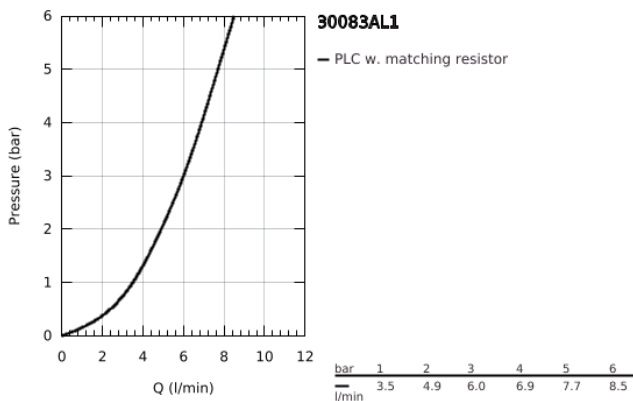

30 083 AL1 GROHE RED DUO FAUCET AND M SIZE BOILER

PRODUCT DESCRIPTION

- Colour: brushed hard graphite
- GROHE Red Duo single-lever sink mixer
- C-spout
- GROHE ChildLock push buttons for boiling water
- TÜV certified triple electronic safeguards against accidental activation of boiling water
- GROHE LongLife finish
- GROHE SilkMove 28 mm ceramic cartridge
- insulated tubular spout, swivel area 150°
- separate water ways
- flexible connection hoses
- connection for GROHE Red boiler
- GROHE Red boiler M size
- reservoir for boiling and hot water
- 3 liter 100° C boiling water
- 4 liter total capacity
- required inlet pressure: 1-7 bar
- with flexible connection hose and outlet for boiling water
- CE approved
- power supply 230 V 50 Hz
- power consumption 2100 W
- standby power consumption 15 W
- energy efficiency class A
- GROHE Blue S-Size filter starter set
- for protection of the boiler from limescale
- capacity 600 l at 20° dKH
- flow rate measuring unit

30 083 AL1 GROHE RED DUO FAUCET AND M SIZE BOILER

SPARE PARTS, March 2018 – now

- 1: Fitting ring (Spare part-nr. 07419000)
 - 2: Cap (Spare part-nr. 46581AL0)
 - 3: Lever (Spare part-nr. 46957AL0)
 - 4: Cartridge (Spare part-nr. 46580000)
 - 5: Flow control (Spare part-nr. 48370AL0)
 - 6: Operating unit (Spare part-nr. 46997AL0)
 - 7: Boiler Size M (Spare part-nr. 40830001)
 - 8: Safety group (Spare part-nr. 48371000)
 - 9: S-size filter starter set (Spare part-nr. 40438001)
 - 9.1: Filter head (Spare part-nr. 64508001)
 - 9.2: Filter S-Size (Spare part-nr. 40404001)
 - 10: Mixing valve (Spare part-nr. 40841001)*
 - 11: Filter L-Size (Spare part-nr. 40412001)*
 - 12: Filter M-Size (Spare part-nr. 40430001)*
 - 13: Activated carbon filter (Spare part-nr. 40547001)*
 - 14: UltraSafe filter (Spare part-nr. 40575001)*
 - 15: Magnesium+ filter (Spare part-nr. 40691001)*
- * Optional accessories