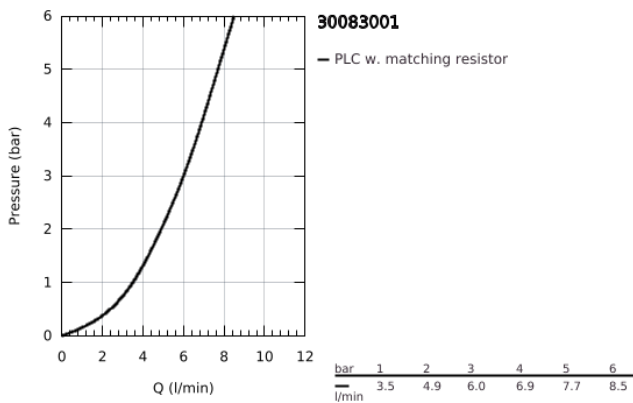

## 30 083 001 GROHE RED DUO FAUCET AND M SIZE BOILER

### PRODUCT DESCRIPTION

- Colour: chrome
- GROHE Red Duo single-lever sink mixer
- C-spout
- GROHE ChildLock push buttons for boiling water
- TÜV certified triple electronic safeguards against accidental activation of boiling water
- GROHE LongLife finish
- GROHE SilkMove 28 mm ceramic cartridge
- insulated tubular spout, swivel area 150°
- separate water ways
- flexible connection hoses
- GROHE Red boiler M size
- 3 liter 100° C boiling water
- 4 liter total capacity
- required inlet pressure: 1-7 bar
- with flexible connection hose and outlet for boiling water
- CE approved
- power supply 230 V 50 Hz
- power consumption 2100 W
- standby power consumption 15 W
- energy efficiency class A
- GROHE Blue S-Size filter starter set
- for protection of the boiler from limescale
- capacity 600 l at 20° dKH
- flow rate measuring unit