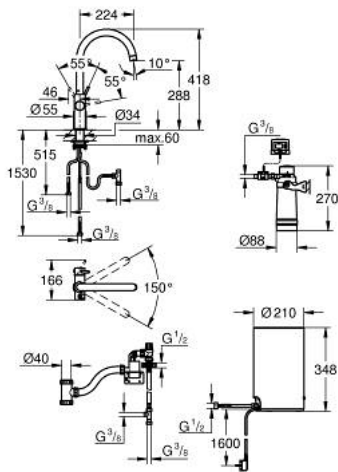

## 30 083 001 GROHE RED DUO FAUCET AND M SIZE BOILER

### PRODUCT DESCRIPTION

- Colour: chrome
- GROHE Red Duo single-lever sink mixer
- C-spout
- GROHE ChildLock push buttons for boiling water
- TÜV certified triple electronic safeguards against accidental activation of boiling water
- GROHE LongLife finish
- GROHE SilkMove 28 mm ceramic cartridge
- insulated tubular spout, swivel area 150°
- separate water ways
- flexible connection hoses
- GROHE Red boiler M size
- 3 liter 100° C boiling water
- 4 liter total capacity
- required inlet pressure: 1-7 bar
- with flexible connection hose and outlet for boiling water
- CE approved
- power supply 230 V 50 Hz
- power consumption 2100 W
- standby power consumption 15 W
- energy efficiency class A
- GROHE Blue S-Size filter starter set
- for protection of the boiler from limescale
- capacity 600 l at 20° dKH
- flow rate measuring unit

### SPARE PARTS, August 2013 – now

- 1: Fitting ring (Spare part-nr. 07419000)
  - 2: Cap (Spare part-nr. 46581000)
  - 3: Lever (Spare part-nr. 46957000)
  - 4: Cartridge (Spare part-nr. 46580000)
  - 5: Flow control (Spare part-nr. 48370000)
  - 6: Operating unit (Spare part-nr. 46997000)
  - 7: Boiler Size M (Spare part-nr. 40830001)
  - 8: Safety group (Spare part-nr. 48371000)
  - 9: S-size filter starter set (Spare part-nr. 40438001)
  - 9.1: Filter head (Spare part-nr. 64508001)
  - 9.2: Filter S-Size (Spare part-nr. 40404001)
  - 10: Mixing valve (Spare part-nr. 40841001)\*
  - 11: Filter L-Size (Spare part-nr. 40412001)\*
  - 12: Filter M-Size (Spare part-nr. 40430001)\*
  - 13: Activated carbon filter (Spare part-nr. 40547001)\*
  - 14: UltraSafe filter (Spare part-nr. 40575001)\*
  - 15: Magnesium+ filter (Spare part-nr. 40691001)\*
- \* Optional accessories