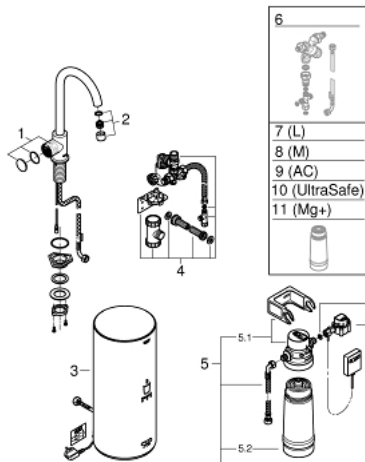

## 30 080 001 GROHE RED MONO PILLAR TAP AND L SIZE BOILER

### SPARE PARTS, August 2013 – now

- 1: Operating unit (Spare part-nr. 46997000)
- 2: Mousseur (Spare part-nr. 13999000)
- 3: Boiler Size L (Spare part-nr. 40831001)
- 4: Safety group (Spare part-nr. 48371000)
- 5: S-size filter starter set (Spare part-nr. 40438001)
- 5.1: Filter head (Spare part-nr. 64508001)
- 5.2: Filter S-Size (Spare part-nr. 40404001)
- 6: Mixing valve (Spare part-nr. 40841001)\*
- 7: Filter L-Size (Spare part-nr. 40412001)\*
- 8: Filter M-Size (Spare part-nr. 40430001)\*
- 9: Activated carbon filter (Spare part-nr. 40547001)\*
- 10: UltraSafe filter (Spare part-nr. 40575001)\*
- 11: Magnesium+ filter (Spare part-nr. 40691001)\*