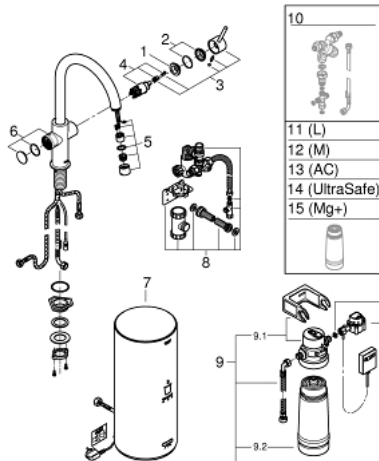

## 30 079 DC1 GROHE RED DUO FAUCET AND L SIZE BOILER

### SPARE PARTS, August 2013 – now

- 1: Fitting ring (Spare part-nr. 07419000)
  - 2: Cap (Spare part-nr. 46581DC0)
  - 3: Lever (Spare part-nr. 46957DC0)
  - 4: Cartridge (Spare part-nr. 46580000)
  - 5: Flow control (Spare part-nr. 48370DC0)
  - 6: Operating unit (Spare part-nr. 46997DC0)
  - 7: Boiler Size L (Spare part-nr. 40831001)
  - 8: Safety group (Spare part-nr. 48371000)
  - 9: S-size filter starter set (Spare part-nr. 40438001)
  - 9.1: Filter head (Spare part-nr. 64508001)
  - 9.2: Filter S-Size (Spare part-nr. 40404001)
  - 10: Mixing valve (Spare part-nr. 40841001)\*
  - 11: Filter L-Size (Spare part-nr. 40412001)\*
  - 12: Filter M-Size (Spare part-nr. 40430001)\*
  - 13: Activated carbon filter (Spare part-nr. 40547001)\*
  - 14: UltraSafe filter (Spare part-nr. 40575001)\*
  - 15: Magnesium+ filter (Spare part-nr. 40691001)\*
- \* Optional accessories