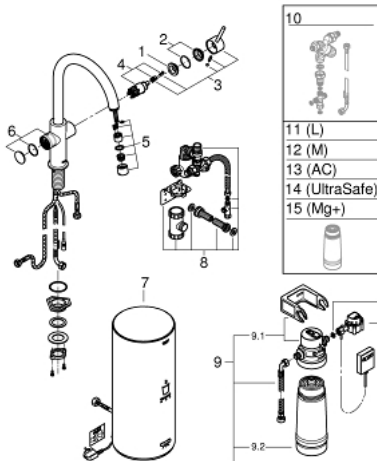

## 30 079 001 GROHE RED DUO FAUCET AND L SIZE BOILER

### SPARE PARTS, August 2013 – now

- 1: Fitting ring (Spare part-nr. 07419000)
  - 2: Cap (Spare part-nr. 46581000)
  - 3: Lever (Spare part-nr. 46957000)
  - 4: Cartridge (Spare part-nr. 46580000)
  - 5: Flow control (Spare part-nr. 48370000)
  - 6: Operating unit (Spare part-nr. 46997000)
  - 7: Boiler Size L (Spare part-nr. 40831001)
  - 8: Safety group (Spare part-nr. 48371000)
  - 9: S-size filter starter set (Spare part-nr. 40438001)
  - 9.1: Filter head (Spare part-nr. 64508001)
  - 9.2: Filter S-Size (Spare part-nr. 40404001)
  - 10: Mixing valve (Spare part-nr. 40841001)\*
  - 11: Filter L-Size (Spare part-nr. 40412001)\*
  - 12: Filter M-Size (Spare part-nr. 40430001)\*
  - 13: Activated carbon filter (Spare part-nr. 40547001)\*
  - 14: UltraSafe filter (Spare part-nr. 40575001)\*
  - 15: Magnesium+ filter (Spare part-nr. 40691001)\*
- \* Optional accessories