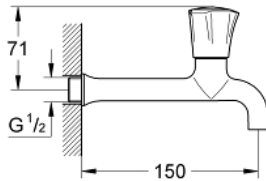

30 064 001 **COSTA L BIBTAP 1/2"**

PRODUCT DESCRIPTION

- Colour: chrome
- metal handle
- wall mounted
- marking: blue
- GROHE LongLife finish
- GROHE Long-Life headpart
- laminar flow straightener
- maximum flow rate (at 1 bar): 31 l/min

30 064 001 **COSTA L BIBTAP 1/2"**

SPARE PARTS, June 2007 – now

1: Handle (Spare part-nr. 45994000)

1.1: Snap insert (Spare part-nr. 0538600M)

2: Headpart 1/2" (Spare part-nr. 07146000)

2.1: Sealing washer $\varnothing 6 \times \varnothing 2$ (Spare part-nr. 0128300M)

2.2: O-ring $\varnothing 18,2 \times \varnothing 1,7$ (Spare part-nr. 0392400M)

2.3: Seal (Spare part-nr. 0529100M)

3: Flow straightener (Spare part-nr. 0234500M)

4: Screw for Costa/Avina products (Spare part-nr. 48013000)*