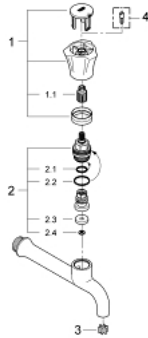

30 064 001 **COSTA L BIBTAP 1/2"**

PRODUCT DESCRIPTION

- Colour: chrome
- metal handle
- wall mounted
- marking: blue
- GROHE LongLife finish
- GROHE Long-Life headpart
- laminar flow straightener
- maximum flow rate (at 1 bar): 31 l/min

30 064 001 **COSTA L BIBTAP 1/2"**

SPARE PARTS, June 2007 – now

1: Handle (Spare part-nr. 45994000)

1.1: Snap insert (Spare part-nr. 0538600M)

2: Headpart 1/2" (Spare part-nr. 07146000)

2.1: Sealing washer $\varnothing 6 \times \varnothing 2$ (Spare part-nr. 0128300M)

2.2: O-ring $\varnothing 18,2 \times \varnothing 1,7$ (Spare part-nr. 0392400M)

2.3: Seal (Spare part-nr. 0529100M)

3: Flow straightener (Spare part-nr. 0234500M)

4: Screw for Costa/Avina products (Spare part-nr. 48013000)*