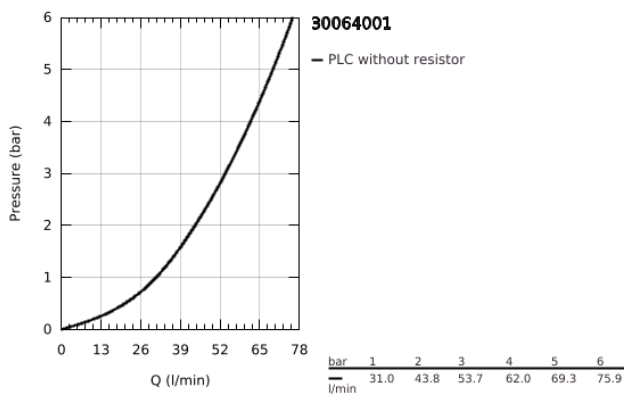

30 064 001 **COSTA L BIBTAP 1/2"**

PRODUCT DESCRIPTION

- Colour: chrome
- metal handle
- wall mounted
- marking: blue
- GROHE LongLife finish
- GROHE Long-Life headpart
- laminar flow straightener
- maximum flow rate (at 1 bar): 31 l/min

2.2: O-ring $\varnothing 18,2 \times \varnothing 1,7$ (Spare part-nr. 0392400M)

2.3: Seal (Spare part-nr. 0529100M)

3: Flow straightener (Spare part-nr. 0234500M)

4: Screw for Costa/Avina products (Spare part-nr. 48013000)*