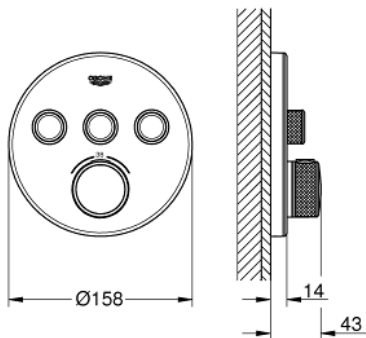

29 904 LS0 GROHTHERM SMARTCONTROL SAFETY MIXER FOR CONCEALED INSTALLATION WITH 3 VALVES

PRODUCT DESCRIPTION

- Colour: moon white/chrome
- trim set for GROHE Rapido SmartBox (35 604)
- GROHE FastFixation metal wall escutcheon, retroactively 6° adjustable
- GROHE LongLife finish
- GROHE SmartControl - control the shower with intuitive push/turn button
- exchangeable symbols
- GROHE TurboStat - compact cartridge with wax thermoelement
- GROHE ProGrip - with knurl structure
- GROHE SafeStop - safety button at 38°C
- GROHE SafeStop Plus - optional temperature limiter at 43°C or 46°C included
- built-in non-return valves and dirt strainers
- multiple outlets can be run simultaneously
- cover plate in moon white acrylic glass
- without roughing-in set 35 600/35 604 (please order separately)
- flow performance: outlet A = 23 l/min, outlet B = 27 l/min, outlet C = 23 l/min, outlet A + B = 33 l/min, outlet A + B + C = 36 l/min

29 904 LS0 GROHTHERM SMARTCONTROL SAFETY MIXER FOR CONCEALED INSTALLATION WITH 3 VALVES

SPARE PARTS, September 2016 – now

- 1: Mounting plate (Spare part-nr. 48362000)
- 2: Temperature control handle (Spare part-nr. 49029000)
 - 2.1: Cover cap (Spare part-nr. 1015030000)
 - 2.2: handle adaptor (Spare part-nr. 1015059990)
- 3: Escutcheon (Spare part-nr. 49036LS0)
- 4: Push button (Spare part-nr. 48361000)
 - 4.1: pushbutton (Spare part-nr. 14077000)
- 5: Cartridge (Spare part-nr. 48359000)
 - 5.1: Spindle (Spare part-nr. 49088000)
- 6: Thermostatic compact cartridge 3/4" (Spare part-nr. 49028000)
- 7: Non-return valves (Spare part-nr. 47979000)
- 8: Seal (Spare part-nr. 48360000)
- 9: Socket Spanner (Spare part-nr. 49059000)*
- 10: GROHE TurboStat cartridge 3/4" (Spare part-nr. 49003000)*
- 11: Service stops (Spare part-nr. 1405300M)*
- 12: Universal extension set single-lever mixers, 25 mm (Spare part-nr. 14048000)*