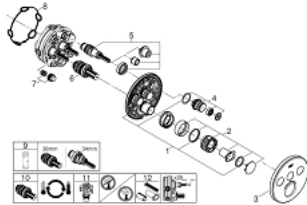

29 904 LS0 GROHTHERM SMARTCONTROL SAFETY MIXER FOR CONCEALED INSTALLATION WITH 3 VALVES

PRODUCT DESCRIPTION

- Colour: moon white/chrome
- trim set for GROHE Rapido SmartBox (35 604)
- GROHE FastFixation metal wall escutcheon, retroactively 6° adjustable
- GROHE LongLife finish
- GROHE SmartControl - control the shower with intuitive push/turn button
- exchangeable symbols
- GROHE TurboStat - compact cartridge with wax thermoelement
- GROHE ProGrip - with knurl structure
- GROHE SafeStop - safety button at 38°C
- GROHE SafeStop Plus - optional temperature limiter at 43°C or 46°C included
- built-in non-return valves and dirt strainers
- multiple outlets can be run simultaneously
- cover plate in moon white acrylic glass
- without roughing-in set 35 600/35 604 (please order separately)
- flow performance: outlet A = 23 l/min, outlet B = 27 l/min, outlet C = 23 l/min, outlet A + B = 33 l/min, outlet A + B + C = 36 l/min

29 904 LS0 GROHTHERM SMARTCONTROL SAFETY MIXER FOR CONCEALED INSTALLATION WITH 3 VALVES

SPARE PARTS, September 2016 – now

- 1: Mounting plate (Spare part-nr. 48362000)
- 2: Temperature control handle (Spare part-nr. 49029000)
 - 2.1: Cover cap (Spare part-nr. 1015030000)
 - 2.2: handle adaptor (Spare part-nr. 1015059990)
- 3: Escutcheon (Spare part-nr. 49036LS0)
- 4: Push button (Spare part-nr. 48361000)
 - 4.1: pushbutton (Spare part-nr. 14077000)
- 5: Cartridge (Spare part-nr. 48359000)
 - 5.1: Spindle (Spare part-nr. 49088000)
- 6: Thermostatic compact cartridge 3/4" (Spare part-nr. 49028000)
- 7: Non-return valves (Spare part-nr. 47979000)
- 8: Seal (Spare part-nr. 48360000)
- 9: Socket Spanner (Spare part-nr. 49059000)*
- 10: GROHE TurboStat cartridge 3/4" (Spare part-nr. 49003000)*
- 11: Service stops (Spare part-nr. 1405300M)*
- 12: Universal extension set single-lever mixers, 25 mm (Spare part-nr. 14048000)*