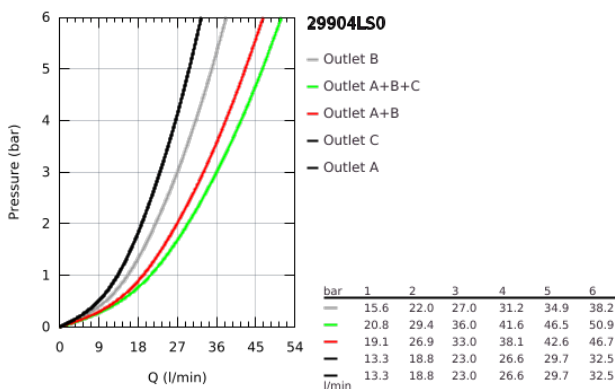

29 904 LS0 GROHTHERM SMARTCONTROL SAFETY MIXER FOR CONCEALED INSTALLATION WITH 3 VALVES

PRODUCT DESCRIPTION

- Colour: moon white/chrome
- trim set for GROHE Rapido SmartBox (35 604)
- GROHE FastFixation metal wall escutcheon, retroactively 6° adjustable
- GROHE LongLife finish
- GROHE SmartControl - control the shower with intuitive push/turn button
- exchangeable symbols
- GROHE TurboStat - compact cartridge with wax thermoelement
- GROHE ProGrip - with knurl structure
- GROHE SafeStop - safety button at 38°C
- GROHE SafeStop Plus - optional temperature limiter at 43°C or 46°C included
- built-in non-return valves and dirt strainers
- multiple outlets can be run simultaneously
- cover plate in moon white acrylic glass
- without roughing-in set 35 600/35 604 (please order separately)
- flow performance: outlet A = 23 l/min, outlet B = 27 l/min, outlet C = 23 l/min, outlet A + B = 33 l/min, outlet A + B + C = 36 l/min

29 904 LS0 GROHTHERM SMARTCONTROL SAFETY MIXER FOR CONCEALED INSTALLATION WITH 3 VALVES

SPARE PARTS, September 2016 – now

- 1: Mounting plate (Spare part-nr. 48362000)
- 2: Temperature control handle (Spare part-nr. 49029000)
 - 2.1: Cover cap (Spare part-nr. 1015030000)
 - 2.2: handle adaptor (Spare part-nr. 1015059990)
- 3: Escutcheon (Spare part-nr. 49036LS0)
- 4: Push button (Spare part-nr. 48361000)
 - 4.1: pushbutton (Spare part-nr. 14077000)
- 5: Cartridge (Spare part-nr. 48359000)
 - 5.1: Spindle (Spare part-nr. 49088000)
- 6: Thermostatic compact cartridge 3/4" (Spare part-nr. 49028000)
- 7: Non-return valves (Spare part-nr. 47979000)
- 8: Seal (Spare part-nr. 48360000)
- 9: Socket Spanner (Spare part-nr. 49059000)*
- 10: GROHE TurboStat cartridge 3/4" (Spare part-nr. 49003000)*
- 11: Service stops (Spare part-nr. 1405300M)*
- 12: Universal extension set single-lever mixers, 25 mm (Spare part-nr. 14048000)*