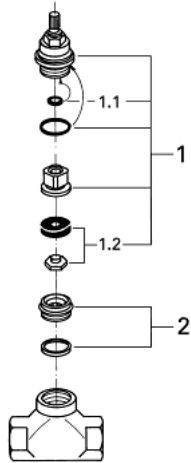

29 802 000 **CONCEALED VALVE 3/4"**

PRODUCT DESCRIPTION

- pre-assembled headpart 3/4"
- short spindle
- protection sleeve
- thread union 3/4"
- DR-brass

29 802 000 CONCEALED VALVE 3/4"

SPARE PARTS, July 2008 – now

1: Headpart 3/4", concealed valve (Spare part-nr. 07025000)

1.1: Sealing washer $\varnothing 6 \times \varnothing 2$ (Spare part-nr. 0128300M)

2: Valve seat 3/4" (Spare part-nr. 45052000)