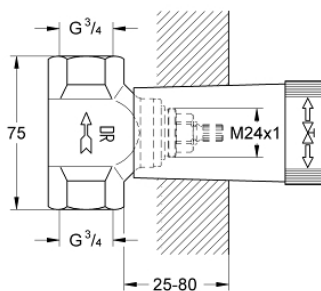

29 802 000 **CONCEALED VALVE 3/4"**

PRODUCT DESCRIPTION

- pre-assembled headpart 3/4"
- short spindle
- protection sleeve
- thread union 3/4"
- DR-brass

29 802 000 CONCEALED VALVE 3/4"

SPARE PARTS, July 2008 – now

1: Headpart 3/4", concealed valve (Spare part-nr. 07025000)

1.1: Sealing washer $\varnothing 6 \times \varnothing 2$ (Spare part-nr. 0128300M)

2: Valve seat 3/4" (Spare part-nr. 45052000)