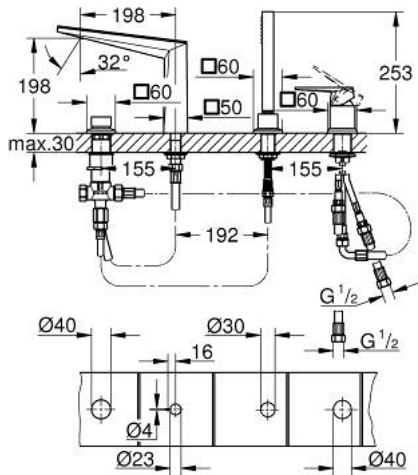

29 527 DC0 ALLURE BRILLIANT PRIVATE COLLECTION 4-HOLE BATH COMBINATION

PRODUCT DESCRIPTION

- Colour: supersteel
 - black Caesarstone handle
 - spout with Vanilla Noir Caesarstone inlay
 - GROHE SilkMove 46 mm ceramic cartridge
 - GROHE LongLife finish
 - pre-assembled spout fixing
 - single lever mixer operating element
 - bath spout with integrated mousseur
 - diverter bath/shower
 - hand shower Rainshower Aqua Cube Stick
 - metal shower hose 2000 mm (always chrome for any colour of the set)
 - flexible connection hoses
 - connection for shower hose
 - protected against backflow
- for use with 29 037

29 527 DC0 ALLURE BRILLIANT PRIVATE COLLECTION 4-HOLE BATH COMBINATION

SPARE PARTS, August 2022 – now

- 1: Lever (Spare part-nr. 101384DC00)
- 2: Cartridge (Spare part-nr. 46048000)
- 3: Diverter knob (Spare part-nr. 48126DC0)
- 4: Diverter (Spare part-nr. 45443000)
- 4.1: Sealing washer $\varnothing 6 \times \varnothing 2$ (Spare part-nr. 0128300M)
- 4.2: Sealing washer (Spare part-nr. 0120500M)
- 5: Repl. kit for shank fastening (Spare part-nr. 45444000)
- 6: Non-return valve (Spare part-nr. 08565000)
- 7: Race (Spare part-nr. 46803DC0)
- 8: Dirt strainer (Spare part-nr. 0700200M)
- 9: Cone nut (Spare part-nr. 08864DC0)
- 10: Spring (Spare part-nr. 00869000)
- 11: Tube (Spare part-nr. 48018000)
- 12: Tube (Spare part-nr. 07300000)
- 13: Tube (Spare part-nr. 07227000)
- 14: Tube (Spare part-nr. 48017000)
- 15: Metal hose (Spare part-nr. 28146000)
- 16: Temperature limiter (Spare part-nr. 46375000)*
- 17: Socket Spanner (Spare part-nr. 19332000)*