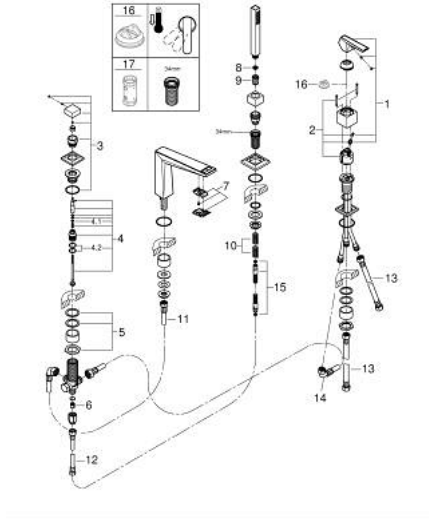

29 527 DC0 ALLURE BRILLIANT PRIVATE COLLECTION 4-HOLE BATH COMBINATION

PRODUCT DESCRIPTION

- Colour: supersteel
 - black Caesarstone handle
 - spout with Vanilla Noir Caesarstone inlay
 - GROHE SilkMove 46 mm ceramic cartridge
 - GROHE LongLife finish
 - pre-assembled spout fixing
 - single lever mixer operating element
 - bath spout with integrated mousseur
 - diverter bath/shower
 - hand shower Rainshower Aqua Cube Stick
 - metal shower hose 2000 mm (always chrome for any colour of the set)
 - flexible connection hoses
 - connection for shower hose
 - protected against backflow
- for use with 29 037

29 527 DC0 ALLURE BRILLIANT PRIVATE COLLECTION 4-HOLE BATH COMBINATION

SPARE PARTS, August 2022 – now

- 1: Lever (Spare part-nr. 101384DC00)
- 2: Cartridge (Spare part-nr. 46048000)
- 3: Diverter knob (Spare part-nr. 48126DC0)
- 4: Diverter (Spare part-nr. 45443000)
- 4.1: Sealing washer $\varnothing 6 \times \varnothing 2$ (Spare part-nr. 0128300M)
- 4.2: Sealing washer (Spare part-nr. 0120500M)
- 5: Repl. kit for shank fastening (Spare part-nr. 45444000)
- 6: Non-return valve (Spare part-nr. 08565000)
- 7: Race (Spare part-nr. 46803DC0)
- 8: Dirt strainer (Spare part-nr. 0700200M)
- 9: Cone nut (Spare part-nr. 08864DC0)
- 10: Spring (Spare part-nr. 00869000)
- 11: Tube (Spare part-nr. 48018000)
- 12: Tube (Spare part-nr. 07300000)
- 13: Tube (Spare part-nr. 07227000)
- 14: Tube (Spare part-nr. 48017000)
- 15: Metal hose (Spare part-nr. 28146000)
- 16: Temperature limiter (Spare part-nr. 46375000)*
- 17: Socket Spanner (Spare part-nr. 19332000)*