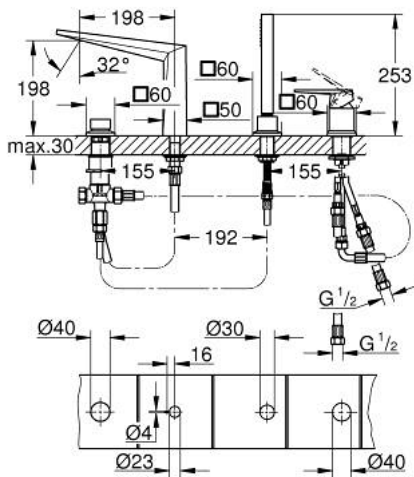

29 523 000 ALLURE BRILLIANT PRIVATE COLLECTION 4-HOLE BATH COMBINATION

PRODUCT DESCRIPTION

- Colour: chrome
- knurled handle
- GROHE SilkMove 46 mm ceramic cartridge
- GROHE LongLife finish
- pre-assembled spout fixing
- single lever mixer operating element
- bath spout with integrated mousseur
- diverter bath/shower
- hand shower Rainshower Aqua Cube Stick
- metal shower hose 2000 mm (always chrome for any colour of the set)
- flexible connection hoses
- connection for shower hose
- protected against backflow
- for use with 29 037

29 523 000 ALLURE BRILLIANT PRIVATE COLLECTION 4-HOLE BATH COMBINATION

SPARE PARTS, August 2022 – now

- 1: Lever (Spare part-nr. 1013820000)
- 2: Cartridge (Spare part-nr. 46048000)
- 3: Diverter knob (Spare part-nr. 48126000)
- 4: Diverter (Spare part-nr. 45443000)
- 4.1: Sealing washer $\text{Ø}6 \times \text{Ø}2$ (Spare part-nr. 0128300M)
- 4.2: Sealing washer (Spare part-nr. 0120500M)
- 5: Repl. kit for shank fastening (Spare part-nr. 45444000)
- 6: Non-return valve (Spare part-nr. 08565000)
- 7: Race (Spare part-nr. 46803000)
- 8: Dirt strainer (Spare part-nr. 0700200M)
- 9: Cone nut (Spare part-nr. 08864000)
- 10: Spring (Spare part-nr. 00869000)
- 11: Tube (Spare part-nr. 48018000)
- 12: Tube (Spare part-nr. 07300000)
- 13: Tube (Spare part-nr. 07227000)
- 14: Tube (Spare part-nr. 48017000)
- 15: Metal hose (Spare part-nr. 28146000)
- 16: Temperature limiter (Spare part-nr. 46375000)*
- 17: Socket Spanner (Spare part-nr. 19332000)*