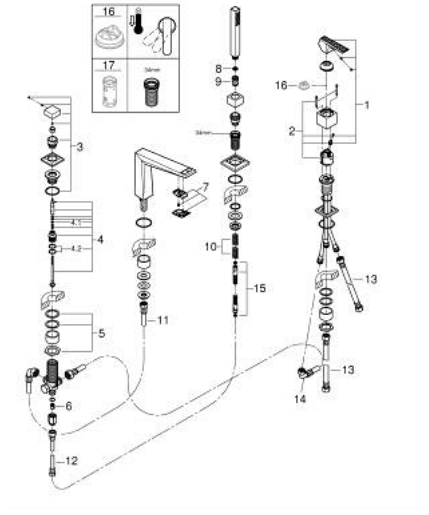

29 523 000 ALLURE BRILLIANT PRIVATE COLLECTION 4-HOLE BATH COMBINATION

PRODUCT DESCRIPTION

- Colour: chrome
- knurled handle
- GROHE SilkMove 46 mm ceramic cartridge
- GROHE LongLife finish
- pre-assembled spout fixing
- single lever mixer operating element
- bath spout with integrated mousseur
- diverter bath/shower
- hand shower Rainshower Aqua Cube Stick
- metal shower hose 2000 mm (always chrome for any colour of the set)
- flexible connection hoses
- connection for shower hose
- protected against backflow
- for use with 29 037

29 523 000 ALLURE BRILLIANT PRIVATE COLLECTION 4-HOLE BATH COMBINATION

SPARE PARTS, August 2022 – now

- 1: Lever (Spare part-nr. 1013820000)
- 2: Cartridge (Spare part-nr. 46048000)
- 3: Diverter knob (Spare part-nr. 48126000)
- 4: Diverter (Spare part-nr. 45443000)
- 4.1: Sealing washer $\text{Ø}6 \times \text{Ø}2$ (Spare part-nr. 0128300M)
- 4.2: Sealing washer (Spare part-nr. 0120500M)
- 5: Repl. kit for shank fastening (Spare part-nr. 45444000)
- 6: Non-return valve (Spare part-nr. 08565000)
- 7: Race (Spare part-nr. 46803000)
- 8: Dirt strainer (Spare part-nr. 0700200M)
- 9: Cone nut (Spare part-nr. 08864000)
- 10: Spring (Spare part-nr. 00869000)
- 11: Tube (Spare part-nr. 48018000)
- 12: Tube (Spare part-nr. 07300000)
- 13: Tube (Spare part-nr. 07227000)
- 14: Tube (Spare part-nr. 48017000)
- 15: Metal hose (Spare part-nr. 28146000)
- 16: Temperature limiter (Spare part-nr. 46375000)*
- 17: Socket Spanner (Spare part-nr. 19332000)*