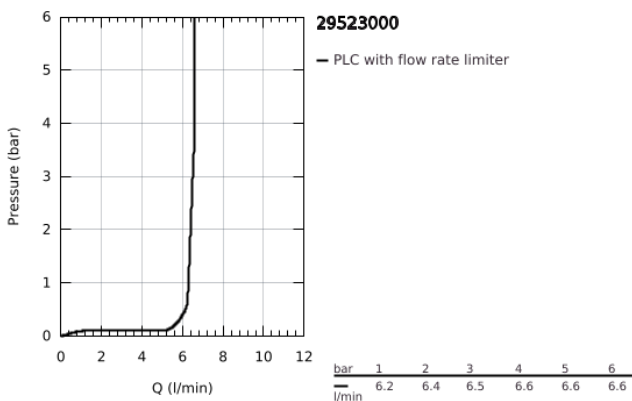

29 523 000 ALLURE BRILLIANT PRIVATE COLLECTION 4-HOLE BATH COMBINATION

PRODUCT DESCRIPTION

- Colour: chrome
- knurled handle
- GROHE SilkMove 46 mm ceramic cartridge
- GROHE LongLife finish
- pre-assembled spout fixing
- single lever mixer operating element
- bath spout with integrated mousseur
- diverter bath/shower
- hand shower Rainshower Aqua Cube Stick
- metal shower hose 2000 mm (always chrome for any colour of the set)
- flexible connection hoses
- connection for shower hose
- protected against backflow
- for use with 29 037

29 523 000 ALLURE BRILLIANT PRIVATE COLLECTION 4-HOLE BATH COMBINATION

SPARE PARTS, August 2022 – now

- 1: Lever (Spare part-nr. 1013820000)
- 2: Cartridge (Spare part-nr. 46048000)
- 3: Diverter knob (Spare part-nr. 48126000)
- 4: Diverter (Spare part-nr. 45443000)
- 4.1: Sealing washer $\text{Ø}6 \times \text{Ø}2$ (Spare part-nr. 0128300M)
- 4.2: Sealing washer (Spare part-nr. 0120500M)
- 5: Repl. kit for shank fastening (Spare part-nr. 45444000)
- 6: Non-return valve (Spare part-nr. 08565000)
- 7: Race (Spare part-nr. 46803000)
- 8: Dirt strainer (Spare part-nr. 0700200M)
- 9: Cone nut (Spare part-nr. 08864000)
- 10: Spring (Spare part-nr. 00869000)
- 11: Tube (Spare part-nr. 48018000)
- 12: Tube (Spare part-nr. 07300000)
- 13: Tube (Spare part-nr. 07227000)
- 14: Tube (Spare part-nr. 48017000)
- 15: Metal hose (Spare part-nr. 28146000)
- 16: Temperature limiter (Spare part-nr. 46375000)*
- 17: Socket Spanner (Spare part-nr. 19332000)*