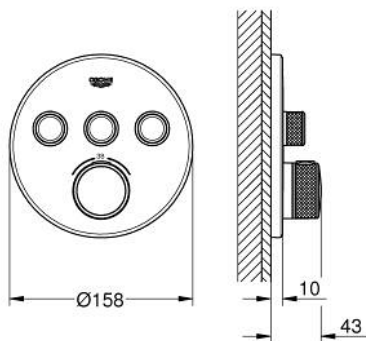

29 508 KF0 GROHTHERM SMARTCONTROL SAFETY MIXER FOR CONCEALED INSTALLATION WITH 3 VALVES

PRODUCT DESCRIPTION

- Colour: phantom black
- trim set for GROHE Rapido SmartBox (35 604)
- GROHE FastFixation metal wall escutcheon, retroactively 6° adjustable
- GROHE SmartControl - control the shower with intuitive push/turn button
- exchangeable symbols
- GROHE TurboStat - compact cartridge with wax thermoelement
- GROHE ProGrip - with knurl structure
- GROHE SafeStop - safety button at 38°C
- GROHE SafeStop Plus - optional temperature limiter at 43°C or 46°C included
- built-in non-return valves and dirt strainers
- multiple outlets can be run simultaneously
- without roughing-in set 35 600/35 604 (please order separately)
- flow performance: outlet A = 23 l/min, outlet B = 27 l/min, outlet C = 23 l/min, outlet A + B = 33 l/min, outlet A + B + C = 36 l/min
- professional edition